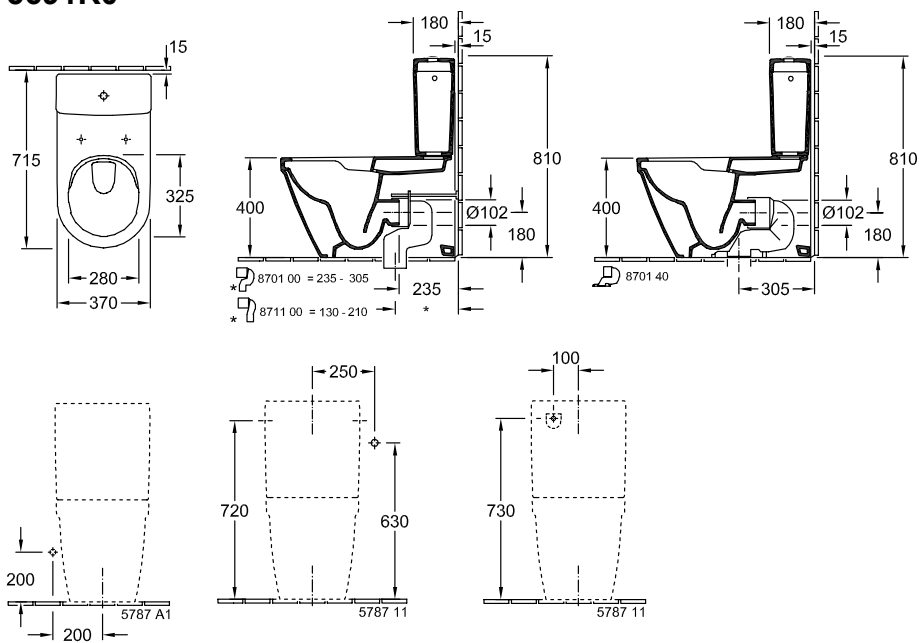

### 1 . POSITION

<b>Model</b>	<b>5691R0</b>
Collection	Architettura
PROJECTS	 PLUS
Width	370 mm
Depth	700 mm
Weight	35 kg
description	DirectFlush Sanitary porcelain not available in CeramicPlus recommendation: to be installed from the wall at: with concealed fastening with fastening set for concealed fastening with water-saving AQUAREDUCT® system: flush volume 3 / 4,5 litres vertical outlet possible with Vario drainbend
Installation	floor-standing, back to wall
Outlet	horizontal outlet
material	Sanitary porcelain
Specification texts	Architettura; Washdown WC for close-coupled WC-suite, rimless; DirectFlush; Sanitary porcelain; Size: 370 x 700 mm; Angular; floor-standing, back to wall; recommendation: to be installed from the wall at.; with concealed fastening; with fastening set for concealed fastening; with water-saving AQUAREDUCT® system: flush volume 3 / 4,5 litres; horizontal outlet; vertical outlet possible with Vario drainbend

## COLOURS

White Alpin	5691R001	4051202473396
White Alpin CeramicPlus	5691R0R1	4051202473389

TECHNICAL DRAWINGS

**5691R0**

TECHNICAL DRAWINGS

5691R0