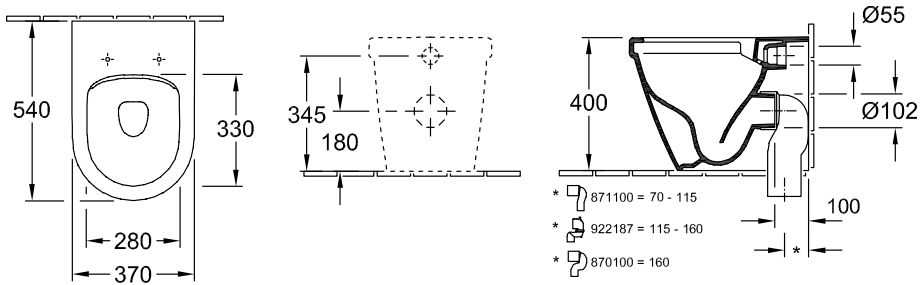

FLOOR-STANDING WC ARCHITECTURA

PRODUCT INFORMATION

1. POSITION

Model	5690R0
Collection	Architectura
PROJECTS	 PLUS
Width	370 mm
Depth	540 mm
Weight	25,5 kg
description	DirectFlush Sanitary porcelain Also available in CeramicPlus with fastening set for concealed fastening with water-saving AQUAREDUCT® system: flush volume 3 / 4,5 litres vertical outlet possible with Vario drainbend
Installation	floor-standing, back to wall
Outlet	horizontal outlet
material	Sanitary porcelain
Specification texts	Architectura; Washdown WC, rimless; DirectFlush; Sanitary porcelain; Size: 370 x 540 mm; Oval; floor-standing, back to wall; with fastening set for concealed fastening; with water-saving AQUAREDUCT® system: flush volume 3 / 4,5 litres; horizontal outlet; vertical outlet possible with Vario drainbend

COLOURS

White Alpin	5690R001	4051202493493
White Alpin CeramicPlus	5690R0R1	4051202493486

TECHNICAL DRAWINGS

5690R0

TECHNICAL DRAWINGS

5690R0