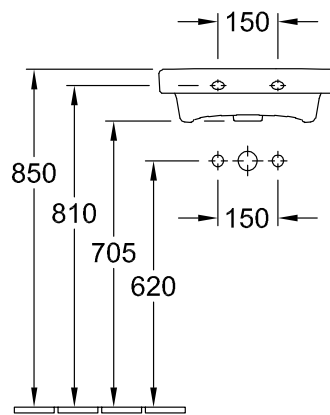

HANDWASHBASIN ARCHITECTURA

PRODUCT INFORMATION

1 . POSITION

| | |
|-------------------------------|---|
| Model | 437346 |
| Collection | Architectura |
| PROJECTS |  PLUS |
| Width | 450 mm |
| Depth | 380 mm |
| Weight | 12 kg |
| description | Sanitary porcelain Also available in CeramicPlus |
| Tap fitting / Tap hole remark | suitable for 1-hole tap fittings, tap hole punched out |
| Overflow remark | without overflow, Please note: unclosable outlet valve must be used with models without overflow |
| material | Sanitary porcelain |
| Specification texts | Architectura; Handwashbasin; Sanitary porcelain; Size: 450 x 380 mm; Angular; suitable for 1-hole tap fittings, tap hole punched out; without overflow; Please note: unclosable outlet valve must be used with models without overflow |

TECHNICAL DRAWINGS

437346

TECHNICAL DRAWINGS

437346