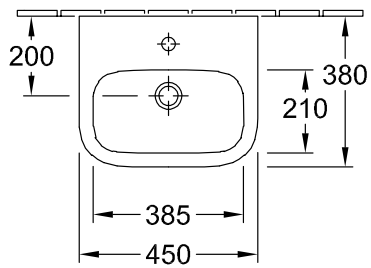

TECHNICAL DRAWINGS

437346