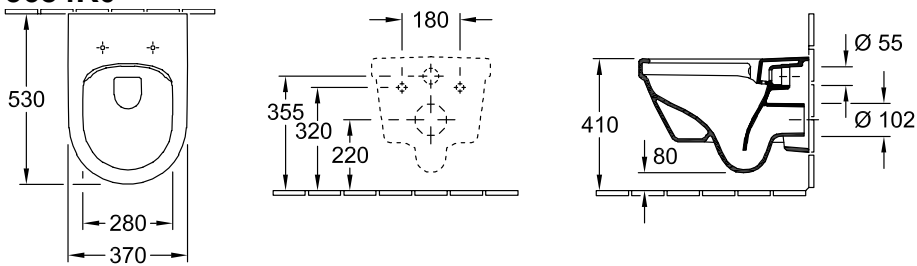

TECHNICAL DRAWINGS

5684R0