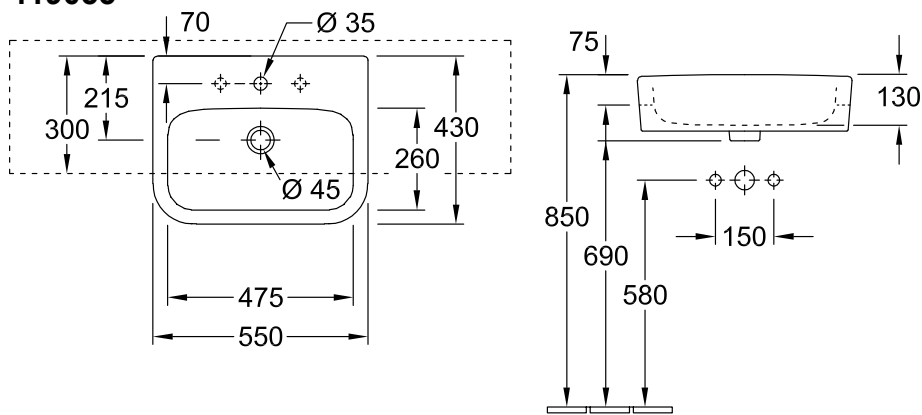

SEMI-RECESSED WASHBASIN ARCHITECTURA

PRODUCT INFORMATION

1 . POSITION

Model	419055
Collection	Architectura
PROJECTS	 PLUS
Width	550 mm
Depth	430 mm
Weight	17 kg
description	Sanitary porcelain Also available in CeramicPlus
Tap fitting / Tap hole remark	suitable for 3-hole tap fittings, central tap hole punched out
Overflow remark	with overflow
material	Sanitary porcelain
Specification texts	Architectura; Semi-recessed washbasin; Sanitary porcelain; Size: 550 x 430 mm; Angular; suitable for 3-hole tap fittings, central tap hole punched out; with overflow

COLOURS

White Alpin	41905501	4051202342449
White Alpin CeramicPlus	419055R1	4051202342456
White Alpin AntiBac	419055T1	4051202474294

TECHNICAL DRAWINGS

419055

TECHNICAL DRAWINGS

419055