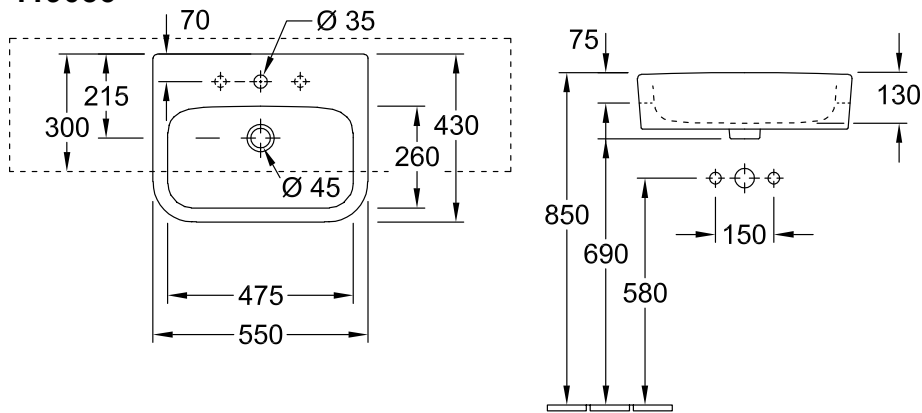

TECHNICAL DRAWINGS

419056