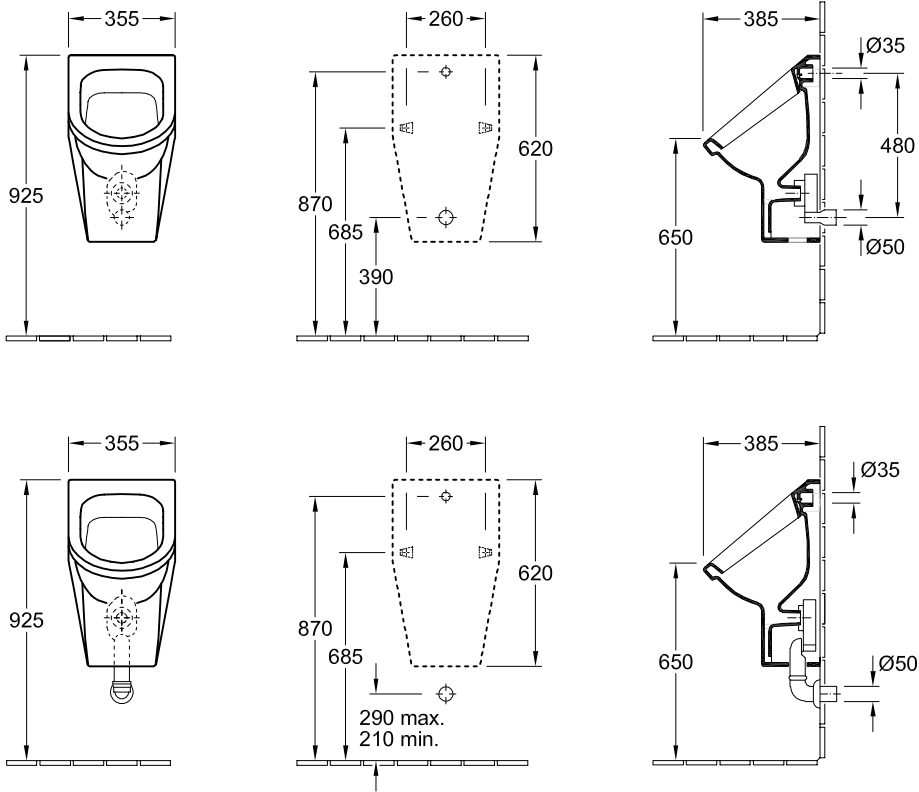

URINAL ARCHITECTURA

PRODUCT INFORMATION

1 . POSITION

Model	557400
Collection	Architectura
PROJECTS	 PLUS
Width	355 mm
Height	620 mm
Depth	385 mm
Weight	19,47 kg
description	previously Omnia Architectura splash-reducing Sanitary porcelain Also available in CeramicPlus fastening set included
Flush volume	1 l
Inlet	concealed water inlet
material	Sanitary porcelain
Specification texts	Architectura; Siphonic urinal; previously Omnia Architectura; Sanitary porcelain; Size: 355 x 620 x 385 mm; splash-reducing; Flush volume: 1 l; fastening set included

COLOURS

White Alpin	55740001	4047289275046
White Alpin CeramicPlus	557400R1	4047289275077
White Alpin AntiBac	557400T1	4051202385729

TECHNICAL DRAWINGS

557400

TECHNICAL DRAWINGS

557400