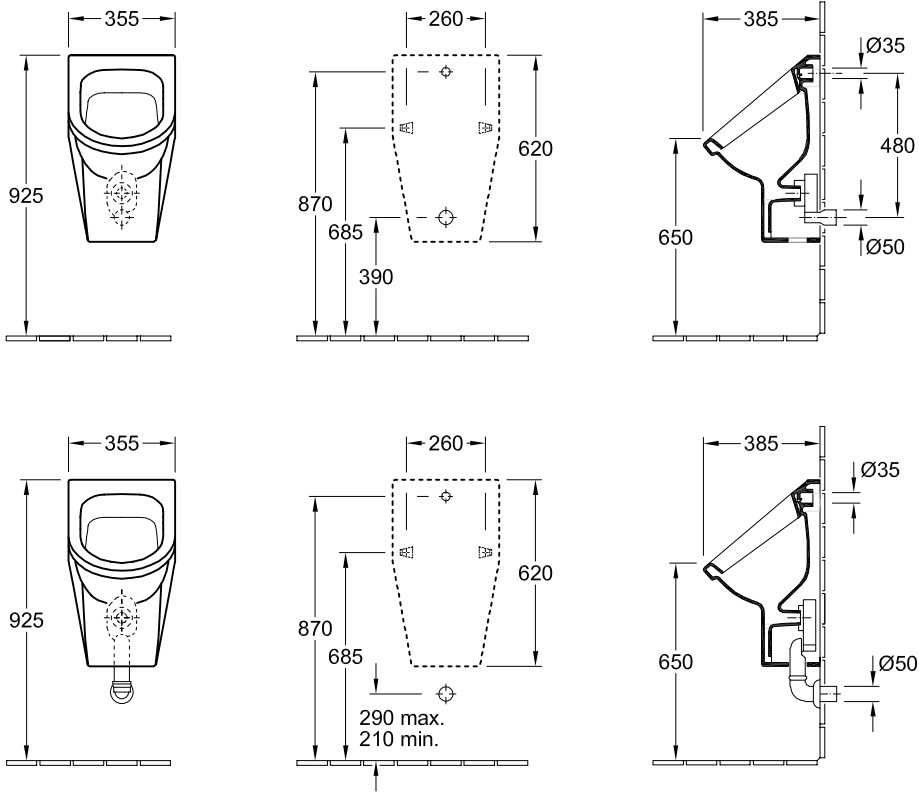

URINAL ARCHITECTURA

PRODUCT INFORMATION

1 . POSITION

Model	557405
Collection	Architectura
PROJECTS	 PLUS
Width	355 mm
Height	620 mm
Depth	385 mm
Weight	19,47 kg
description	previously Omnia Architectura splash-reducing Sanitary porcelain Also available in CeramicPlus fastening set included
Flush volume	1 l
Target	with target
Inlet	concealed water inlet
material	Sanitary porcelain
Specification texts	Architectura; Siphonic urinal; previously Omnia Architectura; Sanitary porcelain; Size: 355 x 620 x 385 mm; splash-reducing; Flush volume: 1 l; fastening set included; with target

COLOURS

White Alpin	55740501	4022693026927
White Alpin CeramicPlus	557405R1	4022693026989

TECHNICAL DRAWINGS

557405

TECHNICAL DRAWINGS

557405