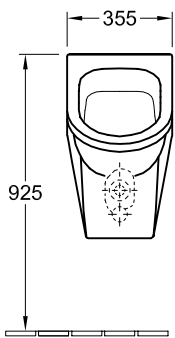

URINAL ARCHITECTURA

PRODUCT INFORMATION

1 . POSITION

Model	557420
Collection	Architectura
PROJECTS	 PLUS
Width	355 mm
Height	620 mm
Depth	385 mm
Weight	19,47 kg
description	previously Omnia Architectura splash-reducing, with ceramic strainer Sanitary porcelain Also available in CeramicPlus fastening set included
Flush volume	1 l
Inlet	concealed water inlet
material	Sanitary porcelain
Specification texts	Architectura; Siphonic urinal; previously Omnia Architectura; Sanitary porcelain; Size: 355 x 620 x 385 mm; splash-reducing, with ceramic strainer; Flush volume: 1 l; fastening set included

* We recommend installation at a height suitable for the average user!

TECHNICAL DRAWINGS

557420

* We recommend installation at a height suitable for the average user!

* We recommend installation at a height suitable for the average user!