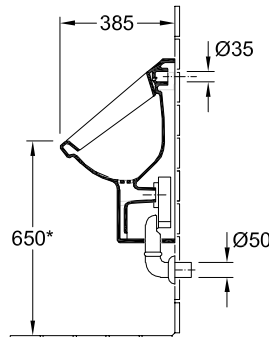

URINAL ARCHITECTURA

PRODUCT INFORMATION

1 . POSITION

Model	557420
Collection	Architectura
PROJECTS	 PLUS
Width	355 mm
Height	620 mm
Depth	385 mm
Weight	19,47 kg
description	previously Omnia Architectura splash-reducing, with ceramic strainer Sanitary porcelain Also available in CeramicPlus fastening set included
Flush volume	1 l
Inlet	concealed water inlet
material	Sanitary porcelain
Specification texts	Architectura; Siphonic urinal; previously Omnia Architectura; Sanitary porcelain; Size: 355 x 620 x 385 mm; splash-reducing, with ceramic strainer; Flush volume: 1 l; fastening set included

* We recommend installation at a height suitable for the average user!

TECHNICAL DRAWINGS

557420

* We recommend installation at a height suitable for the average user!

* We recommend installation at a height suitable for the average user!