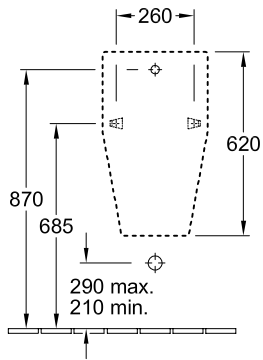

URINAL ARCHITECTURA

PRODUCT INFORMATION

1 . POSITION

Model	557420
Collection	Architectura
PROJECTS	 PLUS
Width	355 mm
Height	620 mm
Depth	385 mm
Weight	19,47 kg
description	previously Omnia Architectura splash-reducing, with ceramic strainer Sanitary porcelain Also available in CeramicPlus fastening set included
Flush volume	1 l
Inlet	concealed water inlet
material	Sanitary porcelain
Specification texts	Architectura; Siphonic urinal; previously Omnia Architectura; Sanitary porcelain; Size: 355 x 620 x 385 mm; splash-reducing, with ceramic strainer; Flush volume: 1 l; fastening set included

COLOURS

White Alpin	55742001	4047289403227
White Alpin CeramicPlus	557420R1	4047289403241
White Alpin AntiBac	557420T1	4051202385705

TECHNICAL DRAWINGS

557420

* We recommend installation at a height suitable for the average user!

* We recommend installation at a height suitable for the average user!

TECHNICAL DRAWINGS

557420

* We recommend installation at a height suitable for the average user!

* We recommend installation at a height suitable for the average user!