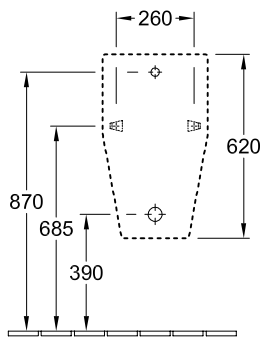

URINAL ARCHITECTURA

PRODUCT INFORMATION

1 . POSITION

Model	557420
Collection	Architectura
PROJECTS	 PLUS
Width	355 mm
Height	620 mm
Depth	385 mm
Weight	19,47 kg
description	previously Omnia Architectura splash-reducing, with ceramic strainer Sanitary porcelain Also available in CeramicPlus fastening set included
Flush volume	1 l
Inlet	concealed water inlet
material	Sanitary porcelain
Specification texts	Architectura; Siphonic urinal; previously Omnia Architectura; Sanitary porcelain; Size: 355 x 620 x 385 mm; splash-reducing, with ceramic strainer; Flush volume: 1 l; fastening set included

COLOURS

White Alpin	55742001	4047289403227
White Alpin CeramicPlus	557420R1	4047289403241
White Alpin AntiBac	557420T1	4051202385705

TECHNICAL DRAWINGS

557420

* We recommend installation at a height suitable for the average user!

* We recommend installation at a height suitable for the average user!

TECHNICAL DRAWINGS

557420

* We recommend installation at a height suitable for the average user!

* We recommend installation at a height suitable for the average user!