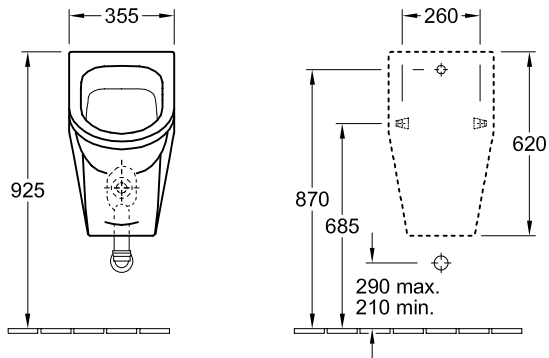

URINAL ARCHITECTURA

PRODUCT INFORMATION

1 . POSITION

Model	557420
Collection	Architectura
PROJECTS	 PLUS
Width	355 mm
Height	620 mm
Depth	385 mm
Weight	19,47 kg
description	previously Omnia Architectura splash-reducing, with ceramic strainer Sanitary porcelain Also available in CeramicPlus fastening set included
Flush volume	1 l
Inlet	concealed water inlet
material	Sanitary porcelain
Specification texts	Architectura; Siphonic urinal; previously Omnia Architectura; Sanitary porcelain; Size: 355 x 620 x 385 mm; splash-reducing, with ceramic strainer; Flush volume: 1 l; fastening set included

COLOURS

White Alpin	55742001	4047289403227
White Alpin CeramicPlus	557420R1	4047289403241
White Alpin AntiBac	557420T1	4051202385705

TECHNICAL DRAWINGS

557420

* We recommend installation at a height suitable for the average user!

* We recommend installation at a height suitable for the average user!

TECHNICAL DRAWINGS

557420

* We recommend installation at a height suitable for the average user!

* We recommend installation at a height suitable for the average user!