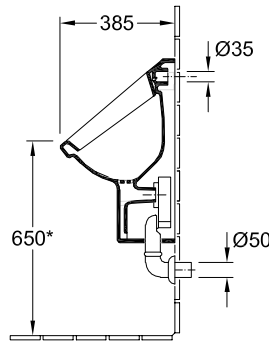

URINAL ARCHITECTURA

PRODUCT INFORMATION

1 . POSITION

Model	557420
Collection	Architectura
PROJECTS	 PLUS
Width	355 mm
Height	620 mm
Depth	385 mm
Weight	19,47 kg
description	previously Omnia Architectura splash-reducing, with ceramic strainer Sanitary porcelain Also available in CeramicPlus fastening set included
Flush volume	1 l
Inlet	concealed water inlet
material	Sanitary porcelain
Specification texts	Architectura; Siphonic urinal; previously Omnia Architectura; Sanitary porcelain; Size: 355 x 620 x 385 mm; splash-reducing, with ceramic strainer; Flush volume: 1 l; fastening set included

* We recommend installation at a height suitable for the average user!

TECHNICAL DRAWINGS

557420

* We recommend installation at a height suitable for the average user!

* We recommend installation at a height suitable for the average user!