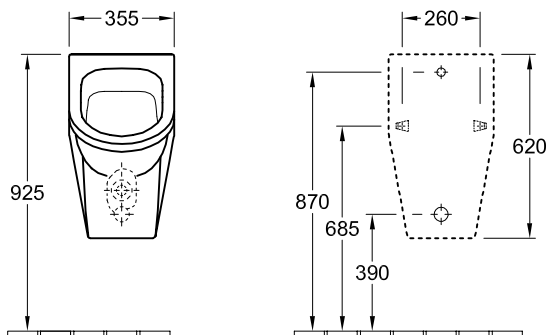

URINAL ARCHITECTURA

PRODUCT INFORMATION

1 . POSITION

Model	557420
Collection	Architectura
PROJECTS	 PLUS
Width	355 mm
Height	620 mm
Depth	385 mm
Weight	19,47 kg
description	previously Omnia Architectura splash-reducing, with ceramic strainer Sanitary porcelain Also available in CeramicPlus fastening set included
Flush volume	1 l
Inlet	concealed water inlet
material	Sanitary porcelain
Specification texts	Architectura; Siphonic urinal; previously Omnia Architectura; Sanitary porcelain; Size: 355 x 620 x 385 mm; splash-reducing, with ceramic strainer; Flush volume: 1 l; fastening set included

COLOURS

White Alpin	55742001	4047289403227
White Alpin CeramicPlus	557420R1	4047289403241
White Alpin AntiBac	557420T1	4051202385705

TECHNICAL DRAWINGS

557420

* We recommend installation at a height suitable for the average user!