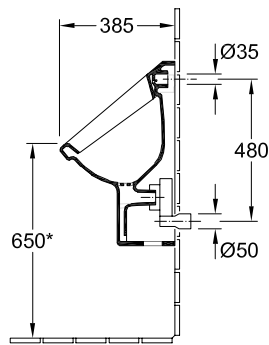

URINAL ARCHITECTURA

PRODUCT INFORMATION

1 . POSITION

Model	557420
Collection	Architectura
PROJECTS	 PLUS
Width	355 mm
Height	620 mm
Depth	385 mm
Weight	19,47 kg
description	previously Omnia Architectura splash-reducing, with ceramic strainer Sanitary porcelain Also available in CeramicPlus fastening set included
Flush volume	1 l
Inlet	concealed water inlet
material	Sanitary porcelain
Specification texts	Architectura; Siphonic urinal; previously Omnia Architectura; Sanitary porcelain; Size: 355 x 620 x 385 mm; splash-reducing, with ceramic strainer; Flush volume: 1 l; fastening set included

* We recommend installation at a height suitable for the average user!

TECHNICAL DRAWINGS

557420

* We recommend installation at a height suitable for the average user!

* We recommend installation at a height suitable for the average user!