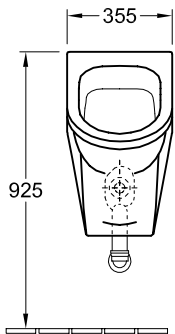

URINAL ARCHITECTURA

PRODUCT INFORMATION

1 . POSITION

Model	557420
Collection	Architectura
PROJECTS	 PLUS
Width	355 mm
Height	620 mm
Depth	385 mm
Weight	19,47 kg
description	previously Omnia Architectura splash-reducing, with ceramic strainer Sanitary porcelain Also available in CeramicPlus fastening set included
Flush volume	1 l
Inlet	concealed water inlet
material	Sanitary porcelain
Specification texts	Architectura; Siphonic urinal; previously Omnia Architectura; Sanitary porcelain; Size: 355 x 620 x 385 mm; splash-reducing, with ceramic strainer; Flush volume: 1 l; fastening set included

* We recommend installation at a height suitable for the average user!

TECHNICAL DRAWINGS

557420

* We recommend installation at a height suitable for the average user!

* We recommend installation at a height suitable for the average user!