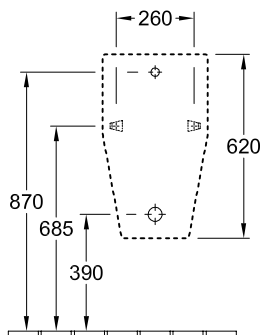

### 1 . POSITION

|                     |  |
|---------------------|--|
| <b>Model</b>        | <b>557425</b>  |
| Collection          | Architectura   |
| PROJECTS            |  PLUS   |
| Width               | 355 mm   |
| Height              | 620 mm   |
| Depth               | 385 mm   |
| Weight              | 19,47 kg   |
| description         | previously Omnia Architectura splash-reducing, with ceramic strainer<br>Sanitary porcelain<br>Also available in CeramicPlus fastening set included   |
| Flush volume        | 1 l  |
| Target              | with target  |
| Inlet               | concealed water inlet  |
| material            | Sanitary porcelain   |
| Specification texts | Architectura; Siphonic urinal; previously Omnia Architectura; Sanitary porcelain; Size: 355 x 620 x 385 mm; splash-reducing, with ceramic strainer; Flush volume: 1 l; fastening set included; with target |

TECHNICAL DRAWINGS

**557425**

\* We recommend installation at a height suitable for the average user!

\* We recommend installation at a height suitable for the average user!

TECHNICAL DRAWINGS

557425

\* We recommend installation at a height suitable for the average user!

\* We recommend installation at a height suitable for the average user!