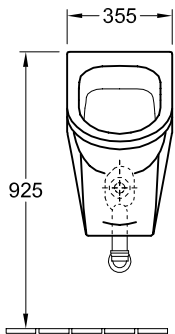

### 1 . POSITION

|                     |  |
|---------------------|--|
| <b>Model</b>        | <b>557425</b>  |
| Collection          | Architectura   |
| PROJECTS            |  PLUS   |
| Width               | 355 mm   |
| Height              | 620 mm   |
| Depth               | 385 mm   |
| Weight              | 19,47 kg   |
| description         | previously Omnia Architectura splash-reducing, with ceramic strainer<br>Sanitary porcelain<br>Also available in CeramicPlus fastening set included   |
| Flush volume        | 1 l  |
| Target              | with target  |
| Inlet               | concealed water inlet  |
| material            | Sanitary porcelain   |
| Specification texts | Architectura; Siphonic urinal; previously Omnia Architectura; Sanitary porcelain; Size: 355 x 620 x 385 mm; splash-reducing, with ceramic strainer; Flush volume: 1 l; fastening set included; with target |

TECHNICAL DRAWINGS

**557425**

\* We recommend installation at a height suitable for the average user!

\* We recommend installation at a height suitable for the average user!

TECHNICAL DRAWINGS

557425

\* We recommend installation at a height suitable for the average user!