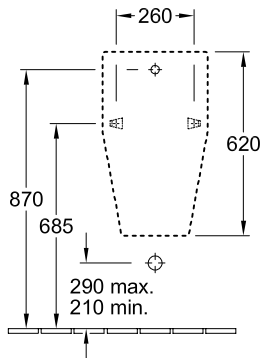

### 1 . POSITION

|                     |  |
|---------------------|--|
| <b>Model</b>        | <b>557425</b>  |
| Collection          | Architectura   |
| PROJECTS            |  PLUS   |
| Width               | 355 mm   |
| Height              | 620 mm   |
| Depth               | 385 mm   |
| Weight              | 19,47 kg   |
| description         | previously Omnia Architectura splash-reducing, with ceramic strainer<br>Sanitary porcelain<br>Also available in CeramicPlus fastening set included   |
| Flush volume        | 1 l  |
| Target              | with target  |
| Inlet               | concealed water inlet  |
| material            | Sanitary porcelain   |
| Specification texts | Architectura; Siphonic urinal; previously Omnia Architectura; Sanitary porcelain; Size: 355 x 620 x 385 mm; splash-reducing, with ceramic strainer; Flush volume: 1 l; fastening set included; with target |

TECHNICAL DRAWINGS

**557425**

\* We recommend installation at a height suitable for the average user!

\* We recommend installation at a height suitable for the average user!

TECHNICAL DRAWINGS

557425

\* We recommend installation at a height suitable for the average user!

\* We recommend installation at a height suitable for the average user!