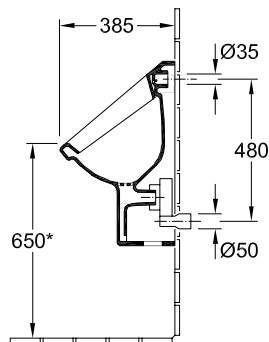

### 1 . POSITION

|                     |  |
|---------------------|--|
| <b>Model</b>        | <b>557425</b>  |
| Collection          | Architectura   |
| PROJECTS            |  PLUS   |
| Width               | 355 mm   |
| Height              | 620 mm   |
| Depth               | 385 mm   |
| Weight              | 19,47 kg   |
| description         | previously Omnia Architectura splash-reducing, with ceramic strainer<br>Sanitary porcelain<br>Also available in CeramicPlus fastening set included   |
| Flush volume        | 1 l  |
| Target              | with target  |
| Inlet               | concealed water inlet  |
| material            | Sanitary porcelain   |
| Specification texts | Architectura; Siphonic urinal; previously Omnia Architectura; Sanitary porcelain; Size: 355 x 620 x 385 mm; splash-reducing, with ceramic strainer; Flush volume: 1 l; fastening set included; with target |

TECHNICAL DRAWINGS

**557425**

\* We recommend installation at a height suitable for the average user!

\* We recommend installation at a height suitable for the average user!

TECHNICAL DRAWINGS

557425

\* We recommend installation at a height suitable for the average user!