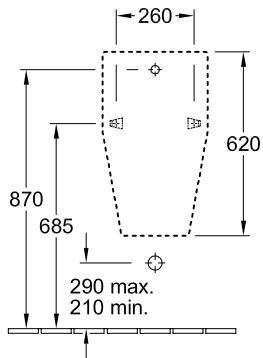

### 1 . POSITION

|                     |  |
|---------------------|--|
| <b>Model</b>        | <b>557425</b>  |
| Collection          | Architectura   |
| PROJECTS            |  PLUS   |
| Width               | 355 mm   |
| Height              | 620 mm   |
| Depth               | 385 mm   |
| Weight              | 19,47 kg   |
| description         | previously Omnia Architectura splash-reducing, with ceramic strainer<br>Sanitary porcelain<br>Also available in CeramicPlus fastening set included   |
| Flush volume        | 1 l  |
| Target              | with target  |
| Inlet               | concealed water inlet  |
| material            | Sanitary porcelain   |
| Specification texts | Architectura; Siphonic urinal; previously Omnia Architectura; Sanitary porcelain; Size: 355 x 620 x 385 mm; splash-reducing, with ceramic strainer; Flush volume: 1 l; fastening set included; with target |

TECHNICAL DRAWINGS

**557425**

\* We recommend installation at a height suitable for the average user!

\* We recommend installation at a height suitable for the average user!

TECHNICAL DRAWINGS

557425

\* We recommend installation at a height suitable for the average user!