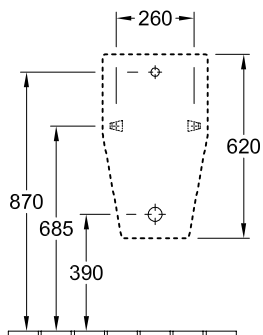

TECHNICAL DRAWINGS

557425

* We recommend installation at a height suitable for the average user!