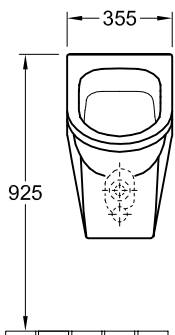

### 1 . POSITION

|                     |  |
|---------------------|--|
| <b>Model</b>        | <b>557425</b>  |
| Collection          | Architectura   |
| PROJECTS            |  PLUS   |
| Width               | 355 mm   |
| Height              | 620 mm   |
| Depth               | 385 mm   |
| Weight              | 19,47 kg   |
| description         | previously Omnia Architectura splash-reducing, with ceramic strainer<br>Sanitary porcelain<br>Also available in CeramicPlus fastening set included   |
| Flush volume        | 1 l  |
| Target              | with target  |
| Inlet               | concealed water inlet  |
| material            | Sanitary porcelain   |
| Specification texts | Architectura; Siphonic urinal; previously Omnia Architectura; Sanitary porcelain; Size: 355 x 620 x 385 mm; splash-reducing, with ceramic strainer; Flush volume: 1 l; fastening set included; with target |

TECHNICAL DRAWINGS

**557425**

\* We recommend installation at a height suitable for the average user!

\* We recommend installation at a height suitable for the average user!

TECHNICAL DRAWINGS

557425

\* We recommend installation at a height suitable for the average user!