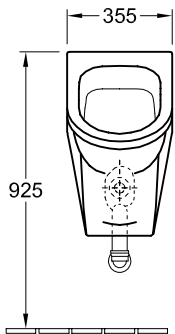

### 1 . POSITION

|                     |  |
|---------------------|--|
| <b>Model</b>        | <b>557425</b>  |
| Collection          | Architectura   |
| PROJECTS            |  PLUS   |
| Width               | 355 mm   |
| Height              | 620 mm   |
| Depth               | 385 mm   |
| Weight              | 19,47 kg   |
| description         | previously Omnia Architectura splash-reducing, with ceramic strainer<br>Sanitary porcelain<br>Also available in CeramicPlus fastening set included   |
| Flush volume        | 1 l  |
| Target              | with target  |
| Inlet               | concealed water inlet  |
| material            | Sanitary porcelain   |
| Specification texts | Architectura; Siphonic urinal; previously Omnia Architectura; Sanitary porcelain; Size: 355 x 620 x 385 mm; splash-reducing, with ceramic strainer; Flush volume: 1 l; fastening set included; with target |

TECHNICAL DRAWINGS

**557425**

\* We recommend installation at a height suitable for the average user!

\* We recommend installation at a height suitable for the average user!

TECHNICAL DRAWINGS

557425

\* We recommend installation at a height suitable for the average user!

\* We recommend installation at a height suitable for the average user!