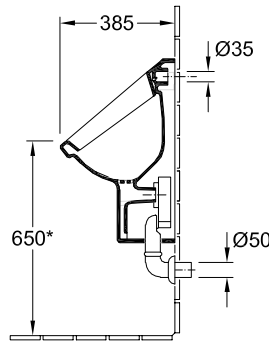

### 1 . POSITION

|                     |  |
|---------------------|--|
| <b>Model</b>        | <b>557425</b>  |
| Collection          | Architectura   |
| PROJECTS            |  PLUS   |
| Width               | 355 mm   |
| Height              | 620 mm   |
| Depth               | 385 mm   |
| Weight              | 19,47 kg   |
| description         | previously Omnia Architectura splash-reducing, with ceramic strainer<br>Sanitary porcelain<br>Also available in CeramicPlus fastening set included   |
| Flush volume        | 1 l  |
| Target              | with target  |
| Inlet               | concealed water inlet  |
| material            | Sanitary porcelain   |
| Specification texts | Architectura; Siphonic urinal; previously Omnia Architectura; Sanitary porcelain; Size: 355 x 620 x 385 mm; splash-reducing, with ceramic strainer; Flush volume: 1 l; fastening set included; with target |

TECHNICAL DRAWINGS

**557425**

\* We recommend installation at a height suitable for the average user!

\* We recommend installation at a height suitable for the average user!

TECHNICAL DRAWINGS

557425

\* We recommend installation at a height suitable for the average user!