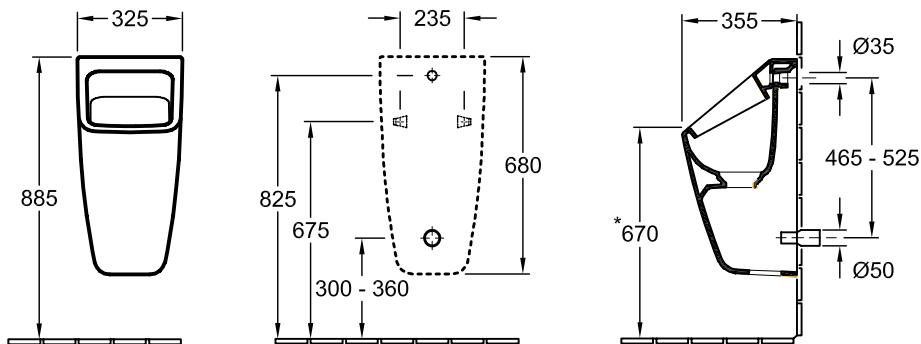

URINAL ARCHITECTURA

PRODUCT INFORMATION

1 . POSITION

Model	558700
Collection	Architectura
PROJECTS	 PLUS
Width	325 mm
Height	680 mm
Depth	355 mm
Weight	24,3 kg
description	Sanitary porcelain Also available in CeramicPlus Incl. outlet, consisting of ViChange siphon cartridge and ceramic outlet cover, fastening set included
Flush volume	1 l
Inlet	concealed inlet and outlet
material	Sanitary porcelain
Specification texts	Architectura; Siphonic urinal; Sanitary porcelain; Size: 325 x 680 x 355 mm; Flush volume: 1 l; Incl. outlet, consisting of ViChange siphon cartridge and ceramic outlet cover, fastening set included

COLOURS

White Alpin	55870001	4051202242589
White Alpin CeramicPlus	558700R1	4051202242572
White Alpin AntiBac	558700T1	4051202385668

TECHNICAL DRAWINGS

558700

* We recommend installation at a height suitable for the average user!

TECHNICAL DRAWINGS

558700

* We recommend installation at a height suitable for the average user!