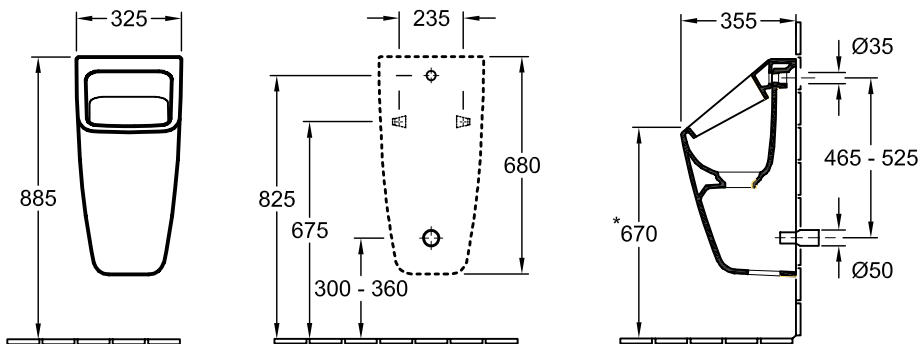

URINAL ARCHITECTURA

PRODUCT INFORMATION

1 . POSITION

Model	558705
Collection	Architectura
PROJECTS	 PLUS
Width	325 mm
Height	680 mm
Depth	355 mm
Weight	24,3 kg
description	Sanitary porcelain Also available in CeramicPlus Incl. outlet, consisting of ViChange siphon cartridge and ceramic outlet cover, fastening set included
Flush volume	1 l
Target	with target
Inlet	concealed inlet and outlet
material	Sanitary porcelain
Specification texts	Architectura; Siphonic urinal; Sanitary porcelain; Size: 325 x 680 x 355 mm; Flush volume: 1 l; Incl. outlet, consisting of ViChange siphon cartridge and ceramic outlet cover, fastening set included; with target

COLOURS

White Alpin	55870501	4051202476519
White Alpin CeramicPlus	558705R1	4051202476502

TECHNICAL DRAWINGS

558705

* We recommend installation at a height suitable for the average user!

TECHNICAL DRAWINGS

558705

* We recommend installation at a height suitable for the average user!