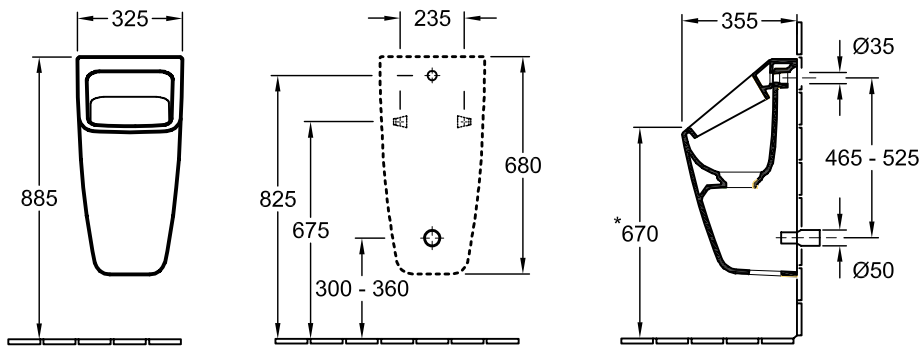

URINAL ARCHITECTURA

PRODUCT INFORMATION

1 . POSITION

Model	558705
Collection	Architectura
PROJECTS	 PLUS
Width	325 mm
Height	680 mm
Depth	355 mm
Weight	24,3 kg
description	Sanitary porcelain Also available in CeramicPlus Incl. outlet, consisting of ViChange siphon cartridge and ceramic outlet cover, fastening set included
Flush volume	1 l
Target	with target
Inlet	concealed inlet and outlet
material	Sanitary porcelain
Specification texts	Architectura; Siphonic urinal; Sanitary porcelain; Size: 325 x 680 x 355 mm; Flush volume: 1 l; Incl. outlet, consisting of ViChange siphon cartridge and ceramic outlet cover, fastening set included; with target

COLOURS

White Alpin	55870501	4051202476519
White Alpin CeramicPlus	558705R1	4051202476502

TECHNICAL DRAWINGS

558705

* We recommend installation at a height suitable for the average user!

TECHNICAL DRAWINGS

558705

* We recommend installation at a height suitable for the average user!