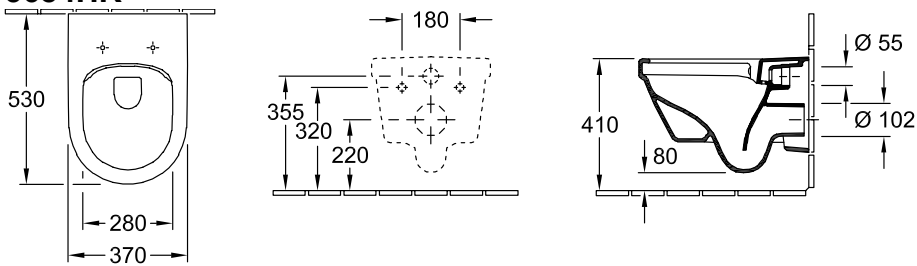

WC COMBI-PACK ARCHITECTURA

PRODUCT INFORMATION

1. POSITION

Model	5684HR
Collection	Architectura
PROJECTS	PLUS
Weight	21 kg
description	previously Omnia Architectura, DirectFlush Also available in CeramicPlus Individual packaging materials composed of: Washdown WC DirectFlush 5684 R0 XX, WC-seat and cover with QuickRelease and SoftClosing hinges 98M9 C1 01
Flush volume	3 / 4,5 l
Installation	wall-mounted
Outlet	horizontal outlet
Leed	4
Specification texts	Architectura; WC Complete; previously Omnia Architectura, DirectFlush; wall-mounted; Flush volume: 3 / 4,5 l; Leed: 4; horizontal outlet; Individual packaging materials

COLOURS

White Alpin	5684HR01	4051202242510
White Alpin CeramicPlus	5684HRR1	4051202242503

TECHNICAL DRAWINGS

5684HR

TECHNICAL DRAWINGS

5684HR