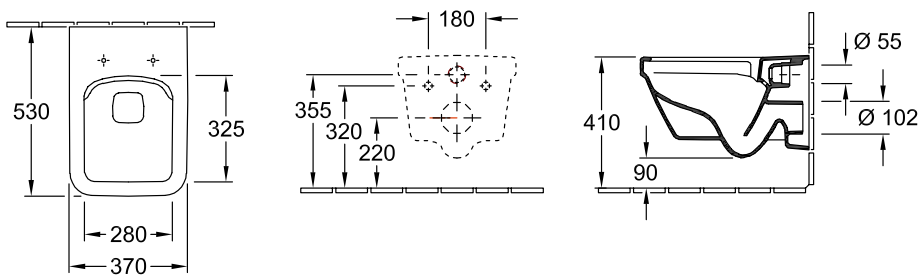

TECHNICAL DRAWINGS

5685HR