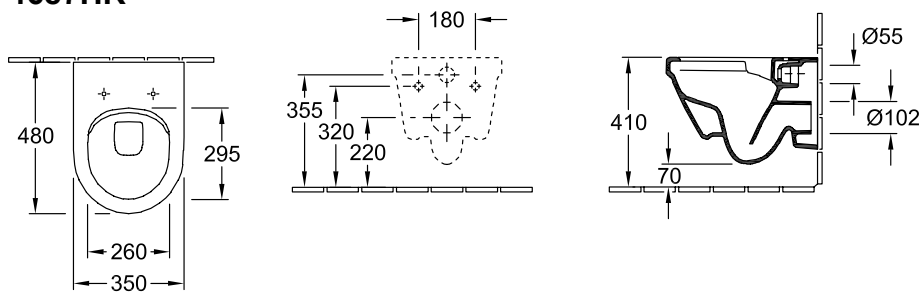

WC COMBI-PACK ARCHITECTURA

PRODUCT INFORMATION

1. POSITION

Model	4687HR
Collection	Architectura
PROJECTS	PLUS
Width	350 mm
Depth	480 mm
Weight	21 kg
description	DirectFlush Also available in CeramicPlus Individual packaging materials composed of: Washdown WC DirectFlush 4687 R0 XX, WC-seat and cover with QuickRelease and SoftClosing hinges 9M66 S2 01
Flush volume	3 / 4,5 l
Installation	wall-mounted
Outlet	horizontal outlet
Leed	4
Specification texts	Architectura; WC Complete; DirectFlush; Size: 350 x 480 mm; wall-mounted; Flush volume: 3 / 4,5 l; Leed: 4; horizontal outlet; Individual packaging materials

COLOURS

White Alpin	4687HR01	4051202373382
White Alpin CeramicPlus	4687HRR1	4051202373399

TECHNICAL DRAWINGS

4687HR

TECHNICAL DRAWINGS

4687HR