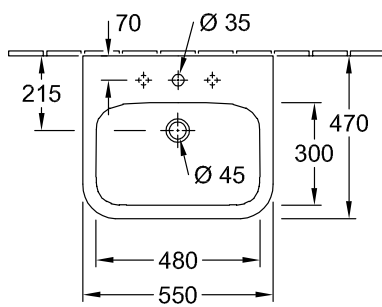

WASHBASIN ARCHITECTURA

PRODUCT INFORMATION

1 . POSITION

Model	418855
Collection	Architectura
PROJECTS	 PLUS
Width	550 mm
Depth	470 mm
Weight	18,7 kg
description	Sanitary porcelain Also available in CeramicPlus
Tap fitting / Tap hole remark	suitable for 3-hole tap fittings, central tap hole punched out
Overflow remark	with overflow
material	Sanitary porcelain
Specification texts	Architectura; Washbasin; Sanitary porcelain; Size: 550 x 470 mm; Angular; suitable for 3-hole tap fittings, central tap hole punched out; with overflow

COLOURS

White Alpin	41885501	4051202342623
White Alpin CeramicPlus	418855R1	4051202342630
White Alpin AntiBac	418855T1	4051202467241

TECHNICAL DRAWINGS

418855

TECHNICAL DRAWINGS

418855