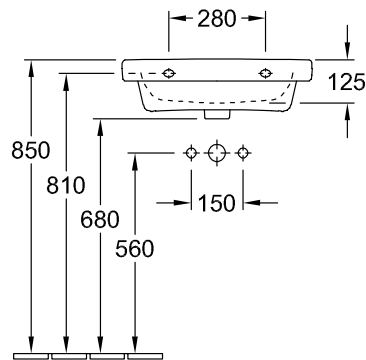

WASHBASIN ARCHITECTURA

PRODUCT INFORMATION

1 . POSITION

Model	418855
Collection	Architectura
PROJECTS	 PLUS
Width	550 mm
Depth	470 mm
Weight	18,7 kg
description	Sanitary porcelain Also available in CeramicPlus
Tap fitting / Tap hole remark	suitable for 3-hole tap fittings, central tap hole punched out
Overflow remark	with overflow
material	Sanitary porcelain
Specification texts	Architectura; Washbasin; Sanitary porcelain; Size: 550 x 470 mm; Angular; suitable for 3-hole tap fittings, central tap hole punched out; with overflow

COLOURS

White Alpin	41885501	4051202342623
White Alpin CeramicPlus	418855R1	4051202342630
White Alpin AntiBac	418855T1	4051202467241

TECHNICAL DRAWINGS

418855

TECHNICAL DRAWINGS

418855