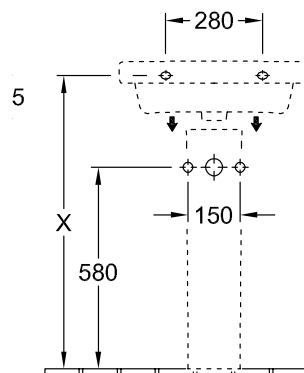

WASHBASIN ARCHITECTURA

PRODUCT INFORMATION

1 . POSITION

Model	418855
Collection	Architectura
PROJECTS	 PLUS
Width	550 mm
Depth	470 mm
Weight	18,7 kg
description	Sanitary porcelain Also available in CeramicPlus
Tap fitting / Tap hole remark	suitable for 3-hole tap fittings, central tap hole punched out
Overflow remark	with overflow
material	Sanitary porcelain
Specification texts	Architectura; Washbasin; Sanitary porcelain; Size: 550 x 470 mm; Angular; suitable for 3-hole tap fittings, central tap hole punched out; with overflow

COLOURS

White Alpin	41885501	4051202342623
White Alpin CeramicPlus	418855R1	4051202342630
White Alpin AntiBac	418855T1	4051202467241

TECHNICAL DRAWINGS

418855

TECHNICAL DRAWINGS

418855