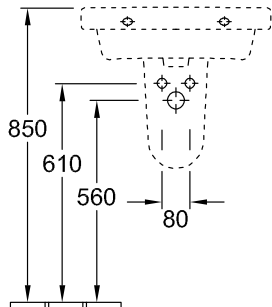

WASHBASIN ARCHITECTURA

PRODUCT INFORMATION

1 . POSITION

Model	418855
Collection	Architectura
PROJECTS	 PLUS
Width	550 mm
Depth	470 mm
Weight	18,7 kg
description	Sanitary porcelain Also available in CeramicPlus
Tap fitting / Tap hole remark	suitable for 3-hole tap fittings, central tap hole punched out
Overflow remark	with overflow
material	Sanitary porcelain
Specification texts	Architectura; Washbasin; Sanitary porcelain; Size: 550 x 470 mm; Angular; suitable for 3-hole tap fittings, central tap hole punched out; with overflow

COLOURS

White Alpin	41885501	4051202342623
White Alpin CeramicPlus	418855R1	4051202342630
White Alpin AntiBac	418855T1	4051202467241

TECHNICAL DRAWINGS

418855

TECHNICAL DRAWINGS

418855