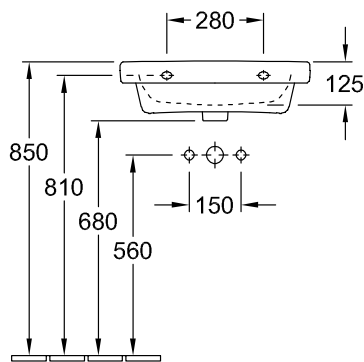

WASHBASIN ARCHITECTURA

PRODUCT INFORMATION

1 . POSITION

Model	418856
Collection	Architectura
PROJECTS	 PLUS
Width	550 mm
Depth	470 mm
Weight	18,7 kg
description	Sanitary porcelain Also available in CeramicPlus
Tap fitting / Tap hole remark	suitable for 3-hole tap fittings, central tap hole punched out
Overflow remark	without overflow, Please note: unclosable outlet valve must be used with models without overflow
material	Sanitary porcelain
Specification texts	Architectura; Washbasin; Sanitary porcelain; Size: 550 x 470 mm; Angular; suitable for 3-hole tap fittings, central tap hole punched out; without overflow; Please note: unclosable outlet valve must be used with models without overflow

COLOURS

White Alpin AntiBac	418856T1	4051202467265
White Alpin CeramicPlus	418856R1	4051202342654
White Alpin	41885601	4051202342647

TECHNICAL DRAWINGS

418856

TECHNICAL DRAWINGS

418856