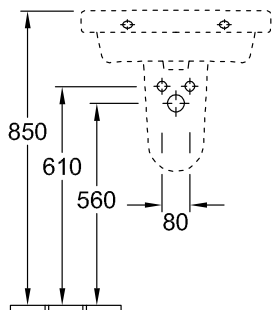

WASHBASIN ARCHITECTURA

PRODUCT INFORMATION

1 . POSITION

Model	418856
Collection	Architectura
PROJECTS	 PLUS
Width	550 mm
Depth	470 mm
Weight	18,7 kg
description	Sanitary porcelain Also available in CeramicPlus
Tap fitting / Tap hole remark	suitable for 3-hole tap fittings, central tap hole punched out
Overflow remark	without overflow, Please note: unclosable outlet valve must be used with models without overflow
material	Sanitary porcelain
Specification texts	Architectura; Washbasin; Sanitary porcelain; Size: 550 x 470 mm; Angular; suitable for 3-hole tap fittings, central tap hole punched out; without overflow; Please note: unclosable outlet valve must be used with models without overflow

COLOURS

White Alpin AntiBac	418856T1	4051202467265
White Alpin CeramicPlus	418856R1	4051202342654
White Alpin	41885601	4051202342647

TECHNICAL DRAWINGS

418856

TECHNICAL DRAWINGS

418856