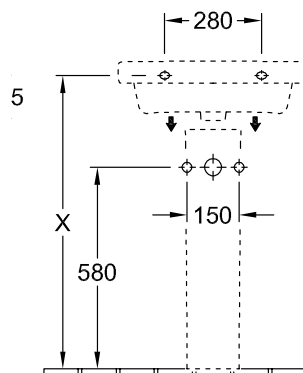

WASHBASIN ARCHITECTURA

PRODUCT INFORMATION

1 . POSITION

Model	418856
Collection	Architectura
PROJECTS	 PLUS
Width	550 mm
Depth	470 mm
Weight	18,7 kg
description	Sanitary porcelain Also available in CeramicPlus
Tap fitting / Tap hole remark	suitable for 3-hole tap fittings, central tap hole punched out
Overflow remark	without overflow, Please note: unclosable outlet valve must be used with models without overflow
material	Sanitary porcelain
Specification texts	Architectura; Washbasin; Sanitary porcelain; Size: 550 x 470 mm; Angular; suitable for 3-hole tap fittings, central tap hole punched out; without overflow; Please note: unclosable outlet valve must be used with models without overflow

COLOURS

White Alpin AntiBac	418856T1	4051202467265
White Alpin CeramicPlus	418856R1	4051202342654
White Alpin	41885601	4051202342647

TECHNICAL DRAWINGS

418856

TECHNICAL DRAWINGS

418856