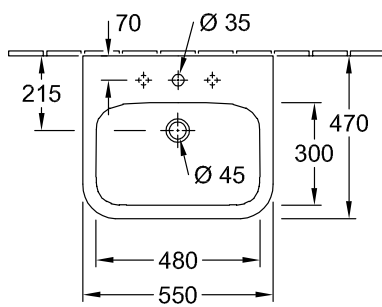

TECHNICAL DRAWINGS

418856