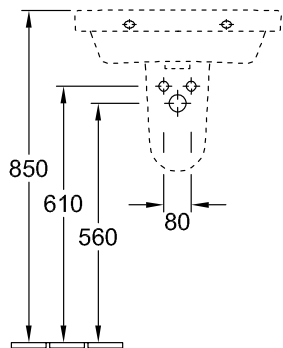

TECHNICAL DRAWINGS

418861