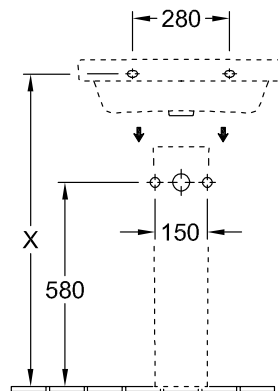

TECHNICAL DRAWINGS

418861