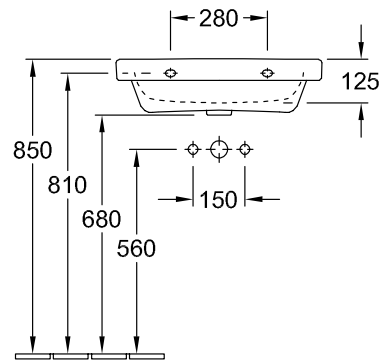

TECHNICAL DRAWINGS

418861