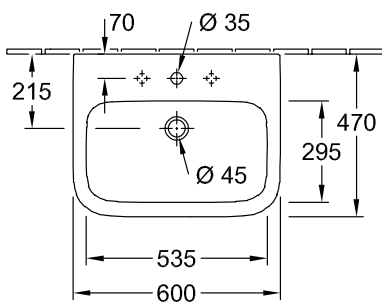

TECHNICAL DRAWINGS

418861