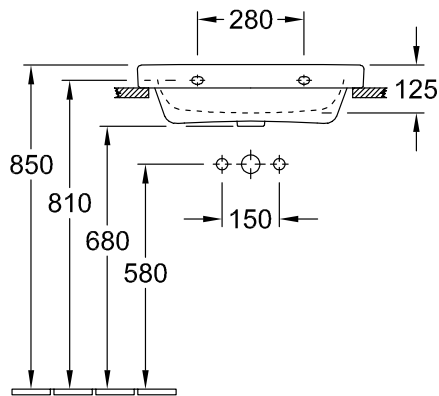

TECHNICAL DRAWINGS

41886G