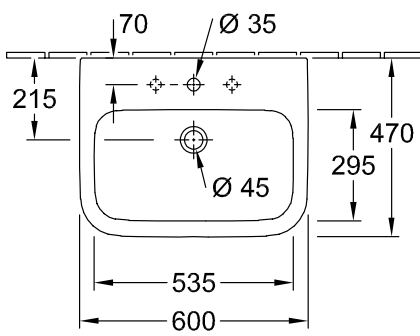

TECHNICAL DRAWINGS

41886G