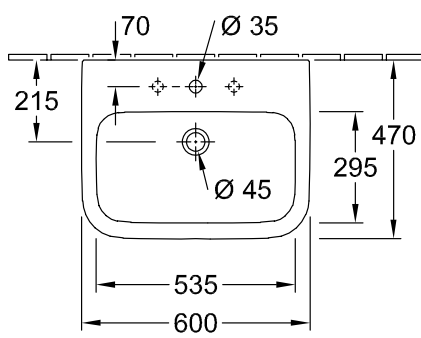

WASHBASIN ARCHITECTURA

PRODUCT INFORMATION

1 . POSITION

Model	41886L
Collection	Architectura
PROJECTS	 PLUS
Width	600 mm
Depth	470 mm
Weight	19,5 kg
description	ground underside Sanitary porcelain Also available in CeramicPlus incl. template
Tap fitting / Tap hole remark	suitable for 3-hole tap fittings, central tap hole punched out
Overflow remark	without overflow, Please note: unclosable outlet valve must be used with models without overflow
material	Sanitary porcelain
Specification texts	Architectura; Washbasin; Sanitary porcelain; Size: 600 x 470 mm; Angular; ground underside; suitable for 3-hole tap fittings, central tap hole punched out; without overflow; Please note: unclosable outlet valve must be used with models without overflow; incl. template

COLOURS

White Alpin	41886L01	4051202373306
White Alpin CeramicPlus	41886LR1	4051202373313
White Alpin AntiBac	41886LT1	4051202467289

TECHNICAL DRAWINGS

41886L

TECHNICAL DRAWINGS

41886L