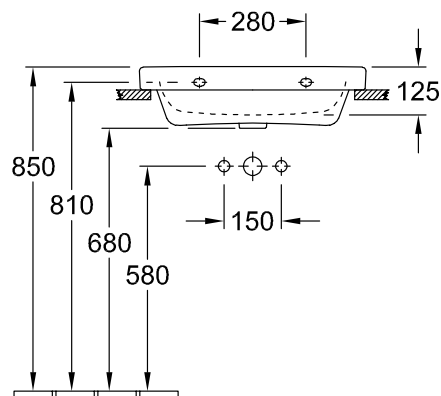

WASHBASIN ARCHITECTURA

PRODUCT INFORMATION

1 . POSITION

Model	41886L
Collection	Architectura
PROJECTS	 PLUS
Width	600 mm
Depth	470 mm
Weight	19,5 kg
description	ground underside Sanitary porcelain Also available in CeramicPlus incl. template
Tap fitting / Tap hole remark	suitable for 3-hole tap fittings, central tap hole punched out
Overflow remark	without overflow, Please note: unclosable outlet valve must be used with models without overflow
material	Sanitary porcelain
Specification texts	Architectura; Washbasin; Sanitary porcelain; Size: 600 x 470 mm; Angular; ground underside; suitable for 3-hole tap fittings, central tap hole punched out; without overflow; Please note: unclosable outlet valve must be used with models without overflow; incl. template

COLOURS

White Alpin	41886L01	4051202373306
White Alpin CeramicPlus	41886LR1	4051202373313
White Alpin AntiBac	41886LT1	4051202467289

TECHNICAL DRAWINGS

41886L

TECHNICAL DRAWINGS

41886L