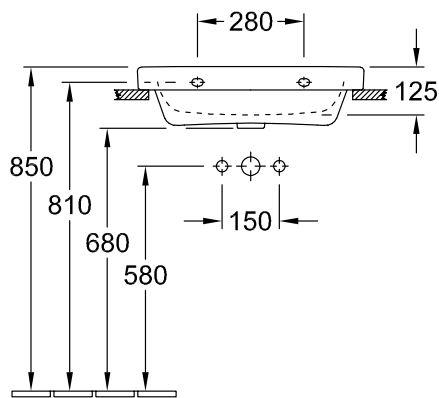

WASHBASIN ARCHITECTURA

PRODUCT INFORMATION

1 . POSITION

Model	4188KG
Collection	Architectura
PROJECTS	 PLUS
Width	650 mm
Depth	470 mm
Weight	20,3 kg
description	ground underside Sanitary porcelain Also available in CeramicPlus incl. template
Tap fitting / Tap hole remark	suitable for 3-hole tap fittings, central tap hole punched out
Overflow remark	with overflow
material	Sanitary porcelain
Specification texts	Architectura; Washbasin; Sanitary porcelain; Size: 650 x 470 mm; Angular; ground underside; suitable for 3-hole tap fittings, central tap hole punched out; with overflow; incl. template

COLOURS

White Alpin	4188KG01	4051202373146
White Alpin CeramicPlus	4188KGR1	4051202373153

TECHNICAL DRAWINGS

4188KG

TECHNICAL DRAWINGS

4188KG