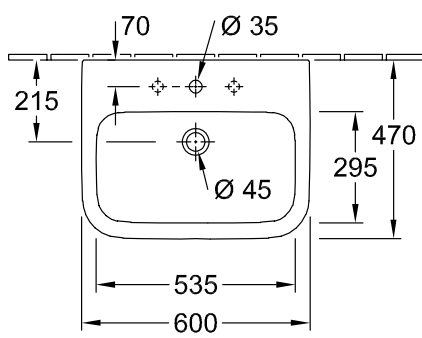

WASHBASIN ARCHITECTURA

PRODUCT INFORMATION

1 . POSITION

Model	4188KG
Collection	Architectura
PROJECTS	 PLUS
Width	650 mm
Depth	470 mm
Weight	20,3 kg
description	ground underside Sanitary porcelain Also available in CeramicPlus incl. template
Tap fitting / Tap hole remark	suitable for 3-hole tap fittings, central tap hole punched out
Overflow remark	with overflow
material	Sanitary porcelain
Specification texts	Architectura; Washbasin; Sanitary porcelain; Size: 650 x 470 mm; Angular; ground underside; suitable for 3-hole tap fittings, central tap hole punched out; with overflow; incl. template

COLOURS

White Alpin	4188KG01	4051202373146
White Alpin CeramicPlus	4188KGR1	4051202373153

TECHNICAL DRAWINGS

4188KG

TECHNICAL DRAWINGS

4188KG