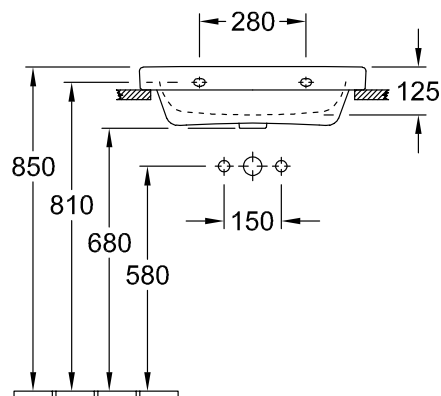

WASHBASIN ARCHITECTURA

PRODUCT INFORMATION

1 . POSITION

Model	4188KL
Collection	Architectura
PROJECTS	 PLUS
Width	650 mm
Depth	470 mm
Weight	20,3 kg
description	ground underside Sanitary porcelain Also available in CeramicPlus incl. template
Tap fitting / Tap hole remark	suitable for 3-hole tap fittings, central tap hole punched out
Overflow remark	without overflow, Please note: unclosable outlet valve must be used with models without overflow
material	Sanitary porcelain
Specification texts	Architectura; Washbasin; Sanitary porcelain; Size: 650 x 470 mm; Angular; ground underside; suitable for 3-hole tap fittings, central tap hole punched out; without overflow; Please note: unclosable outlet valve must be used with models without overflow; incl. template

COLOURS

White Alpin AntiBac	4188KLT1	4051202467302
White Alpin	4188KL01	4051202373160
White Alpin CeramicPlus	4188KLR1	4051202373177

TECHNICAL DRAWINGS

4188KL

TECHNICAL DRAWINGS

4188KL