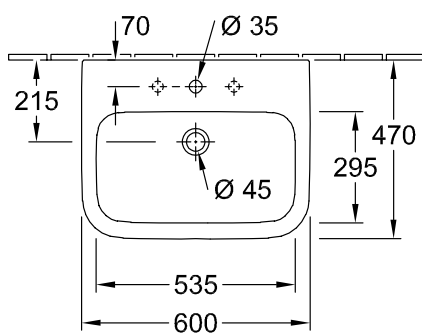

WASHBASIN ARCHITECTURA

PRODUCT INFORMATION

1 . POSITION

Model	4188KL
Collection	Architectura
PROJECTS	 PLUS
Width	650 mm
Depth	470 mm
Weight	20,3 kg
description	ground underside Sanitary porcelain Also available in CeramicPlus incl. template
Tap fitting / Tap hole remark	suitable for 3-hole tap fittings, central tap hole punched out
Overflow remark	without overflow, Please note: unclosable outlet valve must be used with models without overflow
material	Sanitary porcelain
Specification texts	Architectura; Washbasin; Sanitary porcelain; Size: 650 x 470 mm; Angular; ground underside; suitable for 3-hole tap fittings, central tap hole punched out; without overflow; Please note: unclosable outlet valve must be used with models without overflow; incl. template

COLOURS

White Alpin AntiBac	4188KLT1	4051202467302
White Alpin	4188KL01	4051202373160
White Alpin CeramicPlus	4188KLR1	4051202373177

TECHNICAL DRAWINGS

4188KL

TECHNICAL DRAWINGS

4188KL