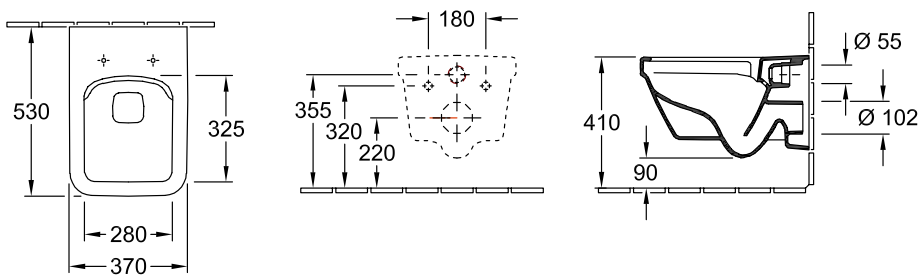

TECHNICAL DRAWINGS

5685R0