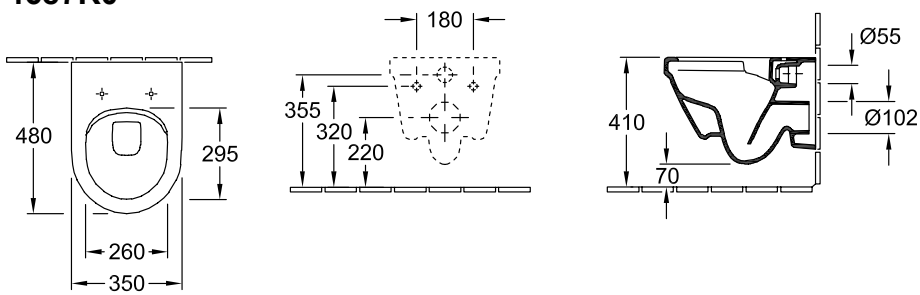

TECHNICAL DRAWINGS

4687R0