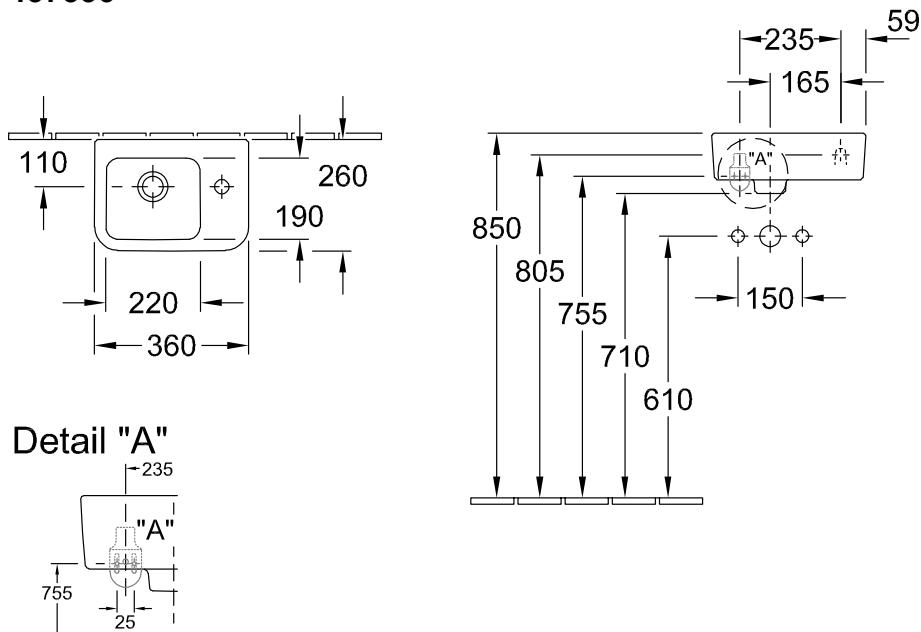

HANDWASHBASIN ARCHITECTURA

PRODUCT INFORMATION

1 . POSITION

Model	437336
Collection	Architectura
PROJECTS	 PLUS
Width	360 mm
Depth	260 mm
Weight	7 kg
description	Sanitary porcelain Also available in CeramicPlus
Tap fitting / Tap hole remark	suitable for 1-hole tap fittings, tap hole punched out on right
Overflow remark	with overflow
material	Sanitary porcelain
Specification texts	Architectura; Handwashbasin; Sanitary porcelain; Size: 360 x 260 mm; Angular; suitable for 1-hole tap fittings, tap hole punched out on right; with overflow

COLOURS

White Alpin	43733601	4051202483791
White Alpin CeramicPlus	437336R1	4051202483807

TECHNICAL DRAWINGS

437336

TECHNICAL DRAWINGS

437336