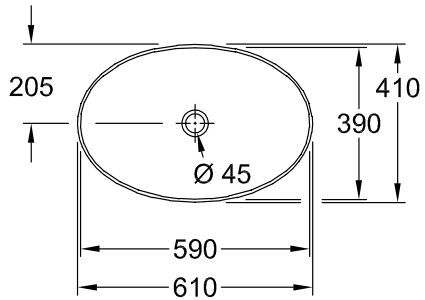

TECHNICAL DRAWINGS

419861