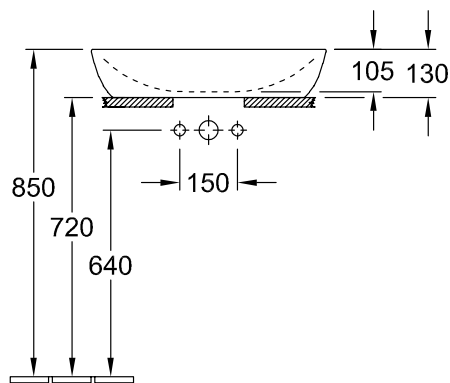

SURFACE-MOUNTED WASHBASIN ARTIS

PRODUCT INFORMATION

1 . POSITION

| | |
|-------------------------------|--|
| Model | 419861 |
| Collection | Artis |
| PROJECTS |  PREMIUM |
| Width | 610 mm |
| Depth | 410 mm |
| Weight | 10,65 kg |
| description | TitanCeram CeramicPlus Furniture programme LEGATO to match |
| Tap fitting / Tap hole remark | for wall-mounted washbasin mixers or tall pillar tap fittings, without tap hole area |
| Overflow remark | without overflow, Please note: unclosable outlet valve must be used with models without overflow |
| material | TitanCeram |
| Specification texts | Artis; Surface-mounted washbasin; TitanCeram; Size: 610 x 410 mm; Oval; for wall-mounted washbasin mixers or tall pillar tap fittings, without tap hole area; without overflow; Please note: unclosable outlet valve must be used with models without overflow |

TECHNICAL DRAWINGS

419861

TECHNICAL DRAWINGS

419861