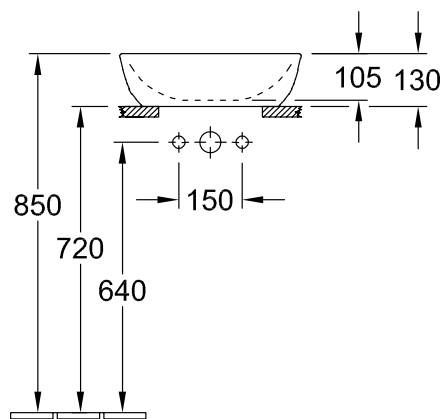

SURFACE-MOUNTED WASHBASIN ARTIS

PRODUCT INFORMATION

1 . POSITION

Model	417943
Collection	Artis
PROJECTS	 PREMIUM
Width	430 mm
Depth	430 mm
Weight	7,8 kg
description	TitanCeram CeramicPlus Furniture programme LEGATO to match
Tap fitting / Tap hole remark	for wall-mounted washbasin mixers or tall pillar tap fittings, without tap hole area
Overflow remark	without overflow, Please note: unclosable outlet valve must be used with models without overflow
material	TitanCeram
Specification texts	Artis; Surface-mounted washbasin; TitanCeram; Size: 430 x 430 mm, Diameter: 430 mm; Round; for wall-mounted washbasin mixers or tall pillar tap fittings, without tap hole area; without overflow; Please note: unclosable outlet valve must be used with models without overflow

TECHNICAL DRAWINGS

417943

TECHNICAL DRAWINGS

417943