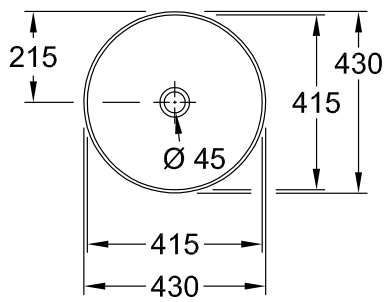

TECHNICAL DRAWINGS

417943