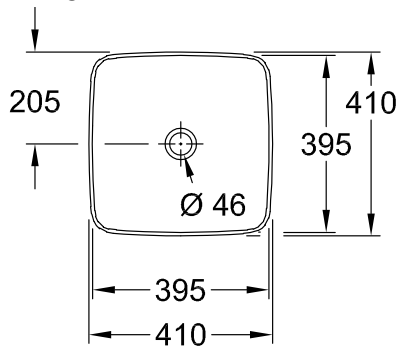

SURFACE-MOUNTED WASHBASIN ARTIS

PRODUCT INFORMATION

1 . POSITION

Model	417841
Collection	Artis
PROJECTS	 PREMIUM
Width	410 mm
Depth	410 mm
Weight	8,1 kg
description	TitanCeram CeramicPlus Furniture programme LEGATO to match
Tap fitting / Tap hole remark	for wall-mounted washbasin mixers or tall pillar tap fittings, without tap hole area
Overflow remark	without overflow, Please note: unclosable outlet valve must be used with models without overflow
material	TitanCeram
Specification texts	Artis; Surface-mounted washbasin; TitanCeram; Size: 410 x 410 mm; Angular; for wall-mounted washbasin mixers or tall pillar tap fittings, without tap hole area; without overflow; Please note: unclosable outlet valve must be used with models without overflow

TECHNICAL DRAWINGS

417841

TECHNICAL DRAWINGS

417841