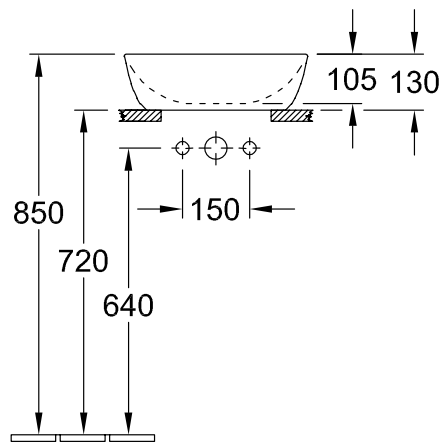

SURFACE-MOUNTED WASHBASIN ARTIS

PRODUCT INFORMATION

1 . POSITION

Model	417841
Collection	Artis
PROJECTS	 PREMIUM
Width	410 mm
Depth	410 mm
Weight	8,1 kg
description	TitanCeram CeramicPlus Furniture programme LEGATO to match
Tap fitting / Tap hole remark	for wall-mounted washbasin mixers or tall pillar tap fittings, without tap hole area
Overflow remark	without overflow, Please note: unclosable outlet valve must be used with models without overflow
material	TitanCeram
Specification texts	Artis; Surface-mounted washbasin; TitanCeram; Size: 410 x 410 mm; Angular; for wall-mounted washbasin mixers or tall pillar tap fittings, without tap hole area; without overflow; Please note: unclosable outlet valve must be used with models without overflow

TECHNICAL DRAWINGS

417841

TECHNICAL DRAWINGS

417841