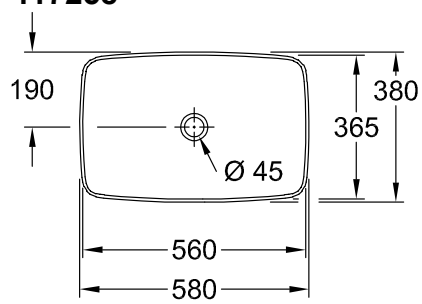

SURFACE-MOUNTED WASHBASIN ARTIS

PRODUCT INFORMATION

1 . POSITION

Model	417258
Collection	Artis
PROJECTS	 PREMIUM
Width	580 mm
Depth	380 mm
Weight	10,7 kg
description	TitanCeram CeramicPlus Furniture programme LEGATO to match
Tap fitting / Tap hole remark	for wall-mounted washbasin mixers or tall pillar tap fittings, without tap hole area
Overflow remark	without overflow, Please note: unclosable outlet valve must be used with models without overflow
material	TitanCeram
Specification texts	Artis; Surface-mounted washbasin; TitanCeram; Size: 580 x 380 mm; Angular; for wall-mounted washbasin mixers or tall pillar tap fittings, without tap hole area; without overflow; Please note: unclosable outlet valve must be used with models without overflow

TECHNICAL DRAWINGS

417258

TECHNICAL DRAWINGS

417258