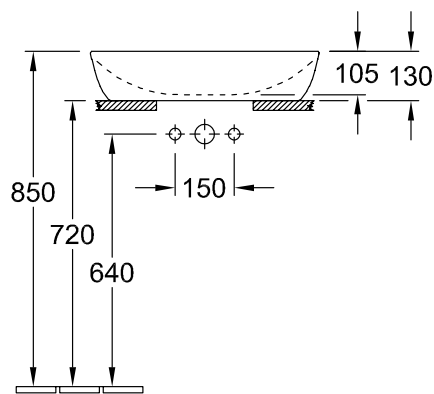

SURFACE-MOUNTED WASHBASIN ARTIS

PRODUCT INFORMATION

1 . POSITION

Model	417258
Collection	Artis
PROJECTS	 PREMIUM
Width	580 mm
Depth	380 mm
Weight	10,7 kg
description	TitanCeram CeramicPlus Furniture programme LEGATO to match
Tap fitting / Tap hole remark	for wall-mounted washbasin mixers or tall pillar tap fittings, without tap hole area
Overflow remark	without overflow, Please note: unclosable outlet valve must be used with models without overflow
material	TitanCeram
Specification texts	Artis; Surface-mounted washbasin; TitanCeram; Size: 580 x 380 mm; Angular; for wall-mounted washbasin mixers or tall pillar tap fittings, without tap hole area; without overflow; Please note: unclosable outlet valve must be used with models without overflow

TECHNICAL DRAWINGS

417258

TECHNICAL DRAWINGS

417258