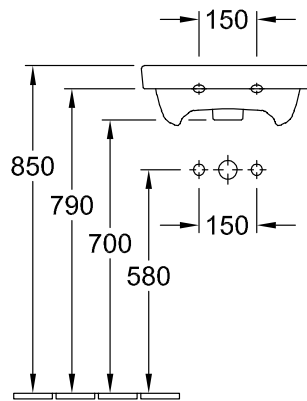

TECHNICAL DRAWINGS

735846