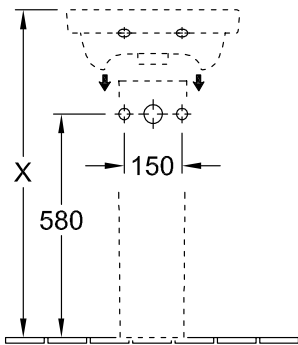

TECHNICAL DRAWINGS

735846