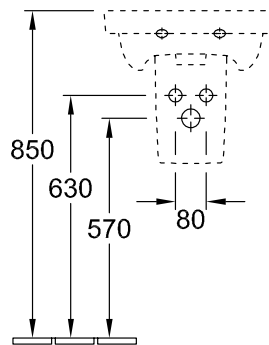

TECHNICAL DRAWINGS

735846