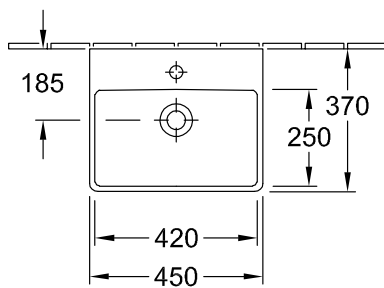

TECHNICAL DRAWINGS

735846