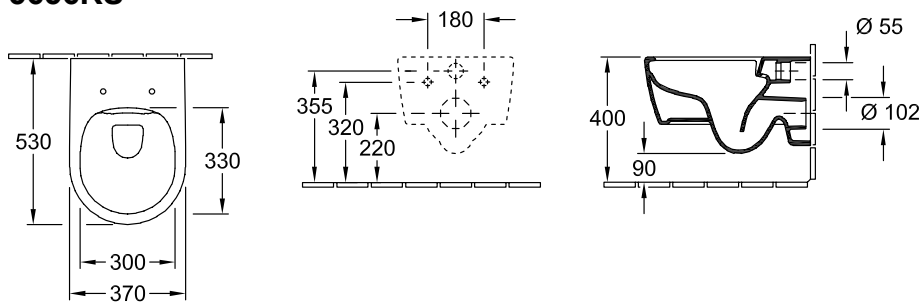

TECHNICAL DRAWINGS

5656RS