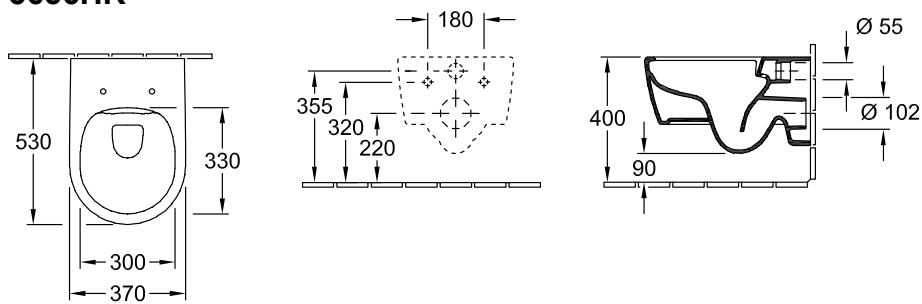

WC COMBI-PACK AVENTO

PRODUCT INFORMATION

1 . POSITION

Model	5656HR
Collection	Avento
PROJECTS	DESIGN
Weight	22 kg
description	DirectFlush Sanitary porcelain Also available in CeramicPlus Individual packaging materials composed of: Washdown WC DirectFlush 5656 R0 XX, WC-seat with QuickRelease and SoftClosing hinges 9M77 C1 01
Flush volume	3 / 6 l
Installation	wall-mounted
Outlet	horizontal outlet
material	Sanitary porcelain
Leed	2
Specification texts	Avento; WC Complete; DirectFlush; Sanitary porcelain; wall-mounted; Flush volume: 3 / 6 l; Leed: 2; horizontal outlet; Individual packaging materials

COLOURS

White Alpin	5656HR01	4051202472184
White Alpin CeramicPlus	5656HRR1	4051202472191
Stone White CeramicPlus	5656HRRW	4051202843397

TECHNICAL DRAWINGS

5656HR

TECHNICAL DRAWINGS

5656HR