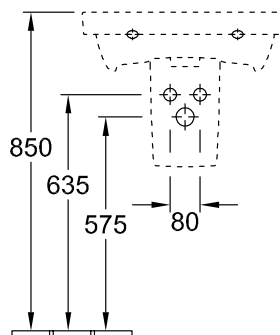

VANITY WASHBASIN AVENTO

PRODUCT INFORMATION

1 . POSITION

Model	4A0056
Collection	Avento
PROJECTS	DESIGN
Width	550 mm
Depth	370 mm
Weight	13 kg
description	Sanitary porcelain Also available in CeramicPlus
Tap fitting / Tap hole remark	suitable for 1-hole tap fittings, tap hole punched out
Overflow remark	without overflow, Please note: unclosable outlet valve must be used with models without overflow
material	Sanitary porcelain
Specification texts	Avento; Washbasin Compact; Sanitary porcelain; Size: 550 x 370 mm; Angular; suitable for 1-hole tap fittings, tap hole punched out; without overflow; Please note: unclosable outlet valve must be used with models without overflow

COLOURS

White Alpin	4A005601	4051202470395
White Alpin CeramicPlus	4A0056R1	4051202470500

TECHNICAL DRAWINGS

4A0056

TECHNICAL DRAWINGS

4A0056