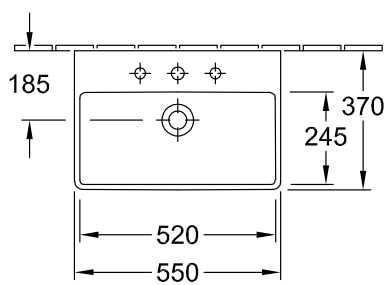

VANITY WASHBASIN AVENTO

PRODUCT INFORMATION

1 . POSITION

Model	4A0056
Collection	Avento
PROJECTS	DESIGN
Width	550 mm
Depth	370 mm
Weight	13 kg
description	Sanitary porcelain Also available in CeramicPlus
Tap fitting / Tap hole remark	suitable for 1-hole tap fittings, tap hole punched out
Overflow remark	without overflow, Please note: unclosable outlet valve must be used with models without overflow
material	Sanitary porcelain
Specification texts	Avento; Washbasin Compact; Sanitary porcelain; Size: 550 x 370 mm; Angular; suitable for 1-hole tap fittings, tap hole punched out; without overflow; Please note: unclosable outlet valve must be used with models without overflow

COLOURS

White Alpin	4A005601	4051202470395
White Alpin CeramicPlus	4A0056R1	4051202470500

TECHNICAL DRAWINGS

4A0056

TECHNICAL DRAWINGS

4A0056