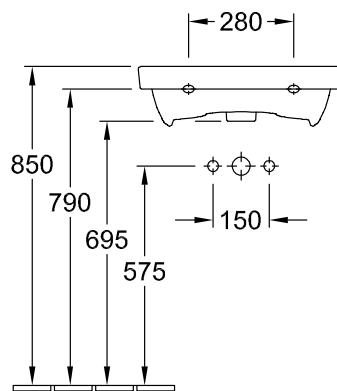

VANITY WASHBASIN AVENTO

PRODUCT INFORMATION

1 . POSITION

Model	4A0056
Collection	Avento
PROJECTS	DESIGN
Width	550 mm
Depth	370 mm
Weight	13 kg
description	Sanitary porcelain Also available in CeramicPlus
Tap fitting / Tap hole remark	suitable for 1-hole tap fittings, tap hole punched out
Overflow remark	without overflow, Please note: unclosable outlet valve must be used with models without overflow
material	Sanitary porcelain
Specification texts	Avento; Washbasin Compact; Sanitary porcelain; Size: 550 x 370 mm; Angular; suitable for 1-hole tap fittings, tap hole punched out; without overflow; Please note: unclosable outlet valve must be used with models without overflow

COLOURS

White Alpin	4A005601	4051202470395
White Alpin CeramicPlus	4A0056R1	4051202470500

TECHNICAL DRAWINGS

4A0056

TECHNICAL DRAWINGS

4A0056