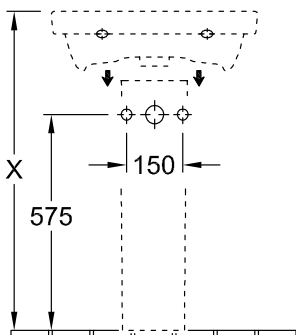

VANITY WASHBASIN AVENTO

PRODUCT INFORMATION

1 . POSITION

Model	4A0056
Collection	Avento
PROJECTS	DESIGN
Width	550 mm
Depth	370 mm
Weight	13 kg
description	Sanitary porcelain Also available in CeramicPlus
Tap fitting / Tap hole remark	suitable for 1-hole tap fittings, tap hole punched out
Overflow remark	without overflow, Please note: unclosable outlet valve must be used with models without overflow
material	Sanitary porcelain
Specification texts	Avento; Washbasin Compact; Sanitary porcelain; Size: 550 x 370 mm; Angular; suitable for 1-hole tap fittings, tap hole punched out; without overflow; Please note: unclosable outlet valve must be used with models without overflow

COLOURS

White Alpin	4A005601	4051202470395
White Alpin CeramicPlus	4A0056R1	4051202470500

TECHNICAL DRAWINGS

4A0056

TECHNICAL DRAWINGS

4A0056