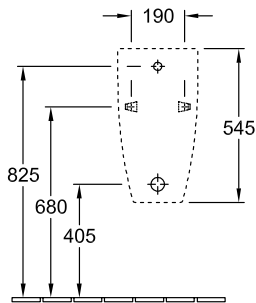

URINAL VENTICELLO

PRODUCT INFORMATION

1. POSITION

Model	5504R0
Collection	Venticello
PROJECTS	DESIGN
Width	285 mm
Height	545 mm
Depth	315 mm
Weight	17 kg
description	DirectFlush Sanitary porcelain Also available in CeramicPlus with fastening set for concealed fastening
Urinal cover	without cover
Flush volume	1 l
Inlet	concealed water inlet
material	Sanitary porcelain
Specification texts	Venticello; Siphonic urinal; DirectFlush; Sanitary porcelain; Size: 285 x 545 x 315 mm; Flush volume: 1 l; with fastening set for concealed fastening; without cover

TECHNICAL DRAWINGS

5504R0

* We recommend installation at a height suitable for the average user!

* We recommend installation at a height suitable for the average user!

TECHNICAL DRAWINGS

5504R0

* We recommend installation at a height suitable for the average user!

* We recommend installation at a height suitable for the average user!