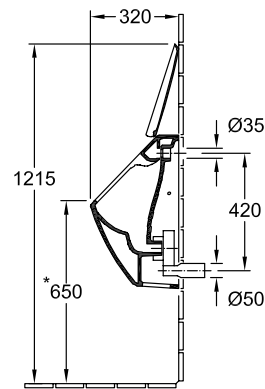

URINAL VENTICELLO

PRODUCT INFORMATION

1. POSITION

Model	5504R0
Collection	Venticello
PROJECTS	DESIGN
Width	285 mm
Height	545 mm
Depth	315 mm
Weight	17 kg
description	DirectFlush Sanitary porcelain Also available in CeramicPlus with fastening set for concealed fastening
Urinal cover	without cover
Flush volume	1 l
Inlet	concealed water inlet
material	Sanitary porcelain
Specification texts	Venticello; Siphonic urinal; DirectFlush; Sanitary porcelain; Size: 285 x 545 x 315 mm; Flush volume: 1 l; with fastening set for concealed fastening; without cover

TECHNICAL DRAWINGS

5504R0

* We recommend installation at a height suitable for the average user!

* We recommend installation at a height suitable for the average user!

TECHNICAL DRAWINGS

5504R0

* We recommend installation at a height suitable for the average user!