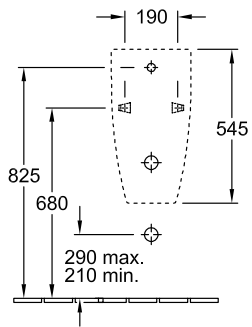

URINAL VENTICELLO

PRODUCT INFORMATION

1. POSITION

Model	5504R0
Collection	Venticello
PROJECTS	DESIGN
Width	285 mm
Height	545 mm
Depth	315 mm
Weight	17 kg
description	DirectFlush Sanitary porcelain Also available in CeramicPlus with fastening set for concealed fastening
Urinal cover	without cover
Flush volume	1 l
Inlet	concealed water inlet
material	Sanitary porcelain
Specification texts	Venticello; Siphonic urinal; DirectFlush; Sanitary porcelain; Size: 285 x 545 x 315 mm; Flush volume: 1 l; with fastening set for concealed fastening; without cover

TECHNICAL DRAWINGS

5504R0

* We recommend installation at a height suitable for the average user!

* We recommend installation at a height suitable for the average user!

TECHNICAL DRAWINGS

5504R0

* We recommend installation at a height suitable for the average user!