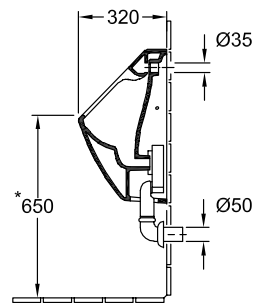

URINAL VENTICELLO

PRODUCT INFORMATION

1. POSITION

Model	5504R0
Collection	Venticello
PROJECTS	DESIGN
Width	285 mm
Height	545 mm
Depth	315 mm
Weight	17 kg
description	DirectFlush Sanitary porcelain Also available in CeramicPlus with fastening set for concealed fastening
Urinal cover	without cover
Flush volume	1 l
Inlet	concealed water inlet
material	Sanitary porcelain
Specification texts	Venticello; Siphonic urinal; DirectFlush; Sanitary porcelain; Size: 285 x 545 x 315 mm; Flush volume: 1 l; with fastening set for concealed fastening; without cover

TECHNICAL DRAWINGS

5504R0

* We recommend installation at a height suitable for the average user!

* We recommend installation at a height suitable for the average user!

TECHNICAL DRAWINGS

5504R0

* We recommend installation at a height suitable for the average user!