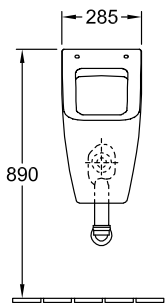

URINAL VENTICELLO

PRODUCT INFORMATION

1. POSITION

Model	5504R0
Collection	Venticello
PROJECTS	DESIGN
Width	285 mm
Height	545 mm
Depth	315 mm
Weight	17 kg
description	DirectFlush Sanitary porcelain Also available in CeramicPlus with fastening set for concealed fastening
Urinal cover	without cover
Flush volume	1 l
Inlet	concealed water inlet
material	Sanitary porcelain
Specification texts	Venticello; Siphonic urinal; DirectFlush; Sanitary porcelain; Size: 285 x 545 x 315 mm; Flush volume: 1 l; with fastening set for concealed fastening; without cover

TECHNICAL DRAWINGS

5504R0

* We recommend installation at a height suitable for the average user!

* We recommend installation at a height suitable for the average user!

TECHNICAL DRAWINGS

5504R0

* We recommend installation at a height suitable for the average user!