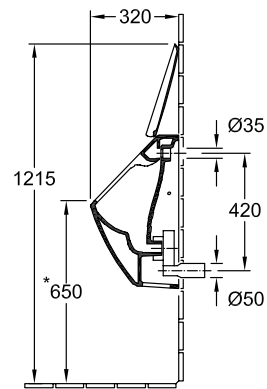

URINAL VENTICELLO

PRODUCT INFORMATION

1. POSITION

Model	5504R0
Collection	Venticello
PROJECTS	DESIGN
Width	285 mm
Height	545 mm
Depth	315 mm
Weight	17 kg
description	DirectFlush Sanitary porcelain Also available in CeramicPlus with fastening set for concealed fastening
Urinal cover	without cover
Flush volume	1 l
Inlet	concealed water inlet
material	Sanitary porcelain
Specification texts	Venticello; Siphonic urinal; DirectFlush; Sanitary porcelain; Size: 285 x 545 x 315 mm; Flush volume: 1 l; with fastening set for concealed fastening; without cover

TECHNICAL DRAWINGS

5504R0

* We recommend installation at a height suitable for the average user!

* We recommend installation at a height suitable for the average user!

TECHNICAL DRAWINGS

5504R0

* We recommend installation at a height suitable for the average user!