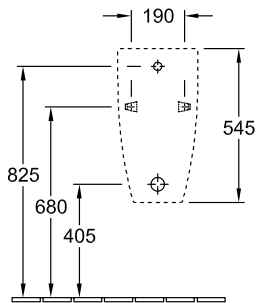

URINAL VENTICELLO

PRODUCT INFORMATION

1. POSITION

Model	5504R0
Collection	Venticello
PROJECTS	DESIGN
Width	285 mm
Height	545 mm
Depth	315 mm
Weight	17 kg
description	DirectFlush Sanitary porcelain Also available in CeramicPlus with fastening set for concealed fastening
Urinal cover	without cover
Flush volume	1 l
Inlet	concealed water inlet
material	Sanitary porcelain
Specification texts	Venticello; Siphonic urinal; DirectFlush; Sanitary porcelain; Size: 285 x 545 x 315 mm; Flush volume: 1 l; with fastening set for concealed fastening; without cover

TECHNICAL DRAWINGS

5504R0

* We recommend installation at a height suitable for the average user!

* We recommend installation at a height suitable for the average user!

TECHNICAL DRAWINGS

5504R0

* We recommend installation at a height suitable for the average user!