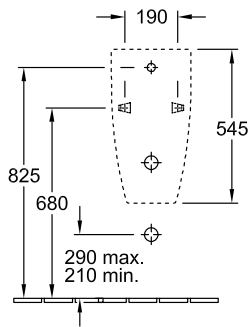

URINAL VENTICELLO

PRODUCT INFORMATION

1. POSITION

Model	5504R0
Collection	Venticello
PROJECTS	DESIGN
Width	285 mm
Height	545 mm
Depth	315 mm
Weight	17 kg
description	DirectFlush Sanitary porcelain Also available in CeramicPlus with fastening set for concealed fastening
Urinal cover	without cover
Flush volume	1 l
Inlet	concealed water inlet
material	Sanitary porcelain
Specification texts	Venticello; Siphonic urinal; DirectFlush; Sanitary porcelain; Size: 285 x 545 x 315 mm; Flush volume: 1 l; with fastening set for concealed fastening; without cover

TECHNICAL DRAWINGS

5504R0

* We recommend installation at a height suitable for the average user!

* We recommend installation at a height suitable for the average user!

TECHNICAL DRAWINGS

5504R0

* We recommend installation at a height suitable for the average user!