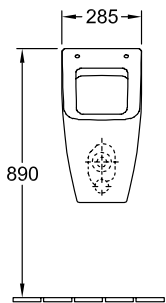

URINAL VENTICELLO

PRODUCT INFORMATION

1. POSITION

Model	5504R0
Collection	Venticello
PROJECTS	DESIGN
Width	285 mm
Height	545 mm
Depth	315 mm
Weight	17 kg
description	DirectFlush Sanitary porcelain Also available in CeramicPlus with fastening set for concealed fastening
Urinal cover	without cover
Flush volume	1 l
Inlet	concealed water inlet
material	Sanitary porcelain
Specification texts	Venticello; Siphonic urinal; DirectFlush; Sanitary porcelain; Size: 285 x 545 x 315 mm; Flush volume: 1 l; with fastening set for concealed fastening; without cover

TECHNICAL DRAWINGS

5504R0

* We recommend installation at a height suitable for the average user!

* We recommend installation at a height suitable for the average user!

TECHNICAL DRAWINGS

5504R0

* We recommend installation at a height suitable for the average user!