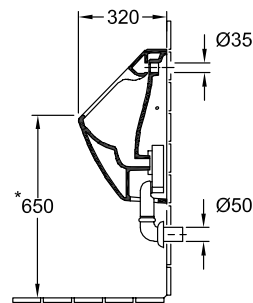

URINAL VENTICELLO

PRODUCT INFORMATION

1. POSITION

Model	5504R0
Collection	Venticello
PROJECTS	DESIGN
Width	285 mm
Height	545 mm
Depth	315 mm
Weight	17 kg
description	DirectFlush Sanitary porcelain Also available in CeramicPlus with fastening set for concealed fastening
Urinal cover	without cover
Flush volume	1 l
Inlet	concealed water inlet
material	Sanitary porcelain
Specification texts	Venticello; Siphonic urinal; DirectFlush; Sanitary porcelain; Size: 285 x 545 x 315 mm; Flush volume: 1 l; with fastening set for concealed fastening; without cover

TECHNICAL DRAWINGS

5504R0

* We recommend installation at a height suitable for the average user!

* We recommend installation at a height suitable for the average user!

TECHNICAL DRAWINGS

5504R0

* We recommend installation at a height suitable for the average user!