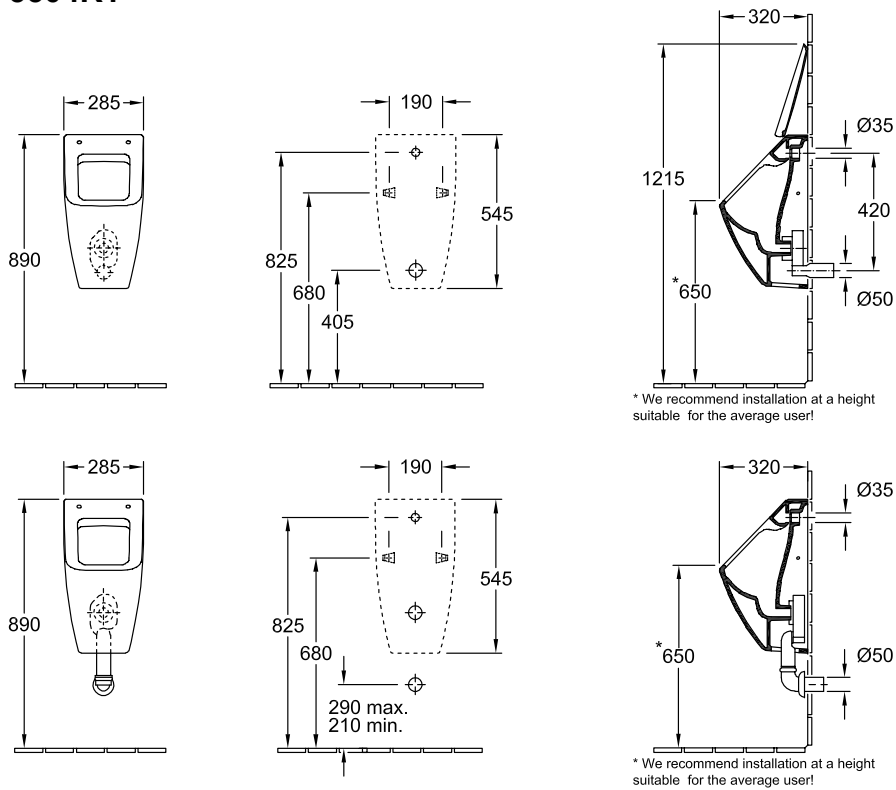

### 1. POSITION

<b>Model</b>	<b>5504R1</b>
Collection	Venticello
PROJECTS	DESIGN
Width	285 mm
Height	545 mm
Depth	315 mm
Weight	17 kg
description	DirectFlush Sanitary porcelain Also available in CeramicPlus with fastening set for concealed fastening
Urinal cover	for cover
Flush volume	1 l
Inlet	concealed water inlet
material	Sanitary porcelain
Specification texts	Venticello; Siphonic urinal; DirectFlush; Sanitary porcelain; Size: 285 x 545 x 315 mm; Flush volume: 1 l; with fastening set for concealed fastening; for cover

TECHNICAL DRAWINGS

5504R1

TECHNICAL DRAWINGS

5504R1