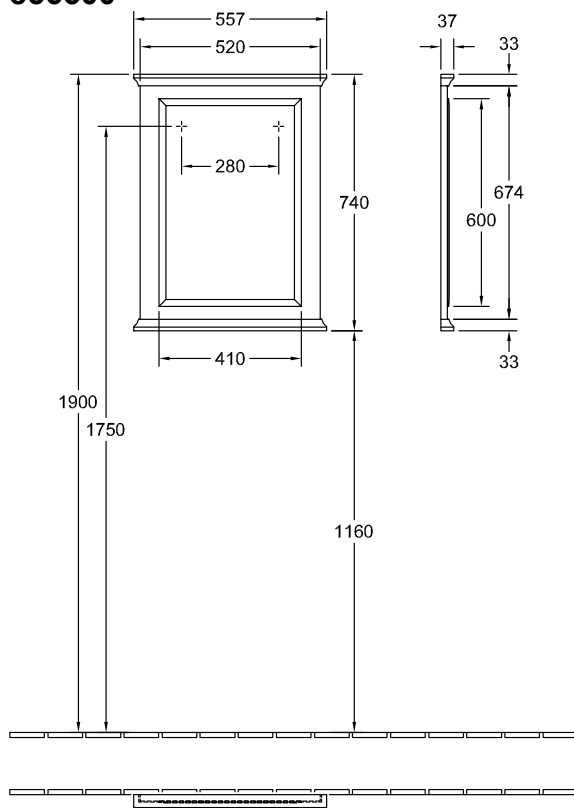

### 1 . POSITION

<b>Model</b>	<b>856500</b>
Collection	Hommage
PROJECTS	 PREMIUM
Width	560 mm
Height	740 mm
Weight	9,7 kg
description	Glass fastening set included
material	Glass
Specification texts	Hommage; Mirror; Glass; Size: 560 x 740 mm; fastening set included

## COLOURS

85650000 4022693505460

TECHNICAL DRAWINGS

856500

TECHNICAL DRAWINGS

856500