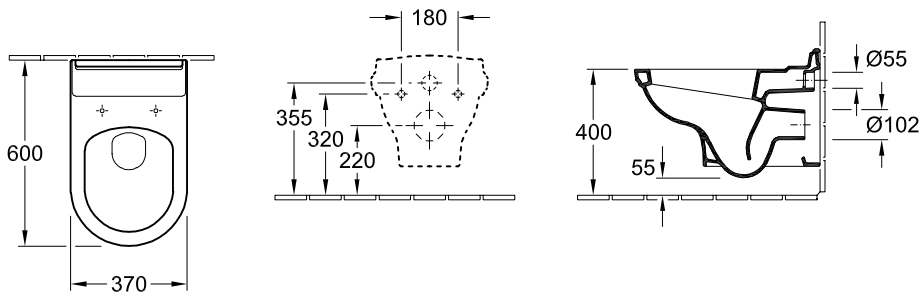

WALL-MOUNTED WC HOMMAGE

PRODUCT INFORMATION

1. POSITION

Model	6661B0
Collection	Hommage
PROJECTS	 PREMIUM
Width	370 mm
Depth	600 mm
Weight	28,1 kg
description	Sanitary porcelain CeramicPlus with fastening set for concealed fastening
Flush volume	3 / 6 l
Installation	wall-mounted
Outlet	horizontal outlet
material	Sanitary porcelain
Leed	2
Specification texts	Hommage; Washdown WC; Sanitary porcelain; Size: 370 x 600 mm; wall-mounted; Flush volume: 3 / 6 l; Leed: 2; with fastening set for concealed fastening; horizontal outlet

COLOURS

White Alpin CeramicPlus	6661B0R1	4022693874528
Star White CeramicPlus	6661B0R2	4022693874535

TECHNICAL DRAWINGS

6661B0

TECHNICAL DRAWINGS

6661B0