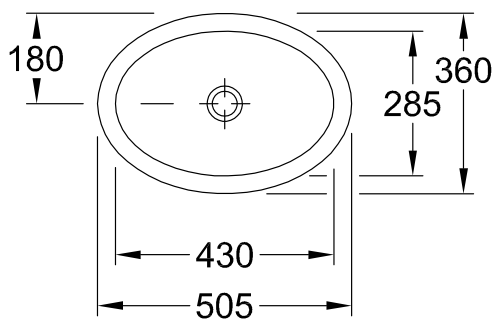

TECHNICAL DRAWINGS

615510