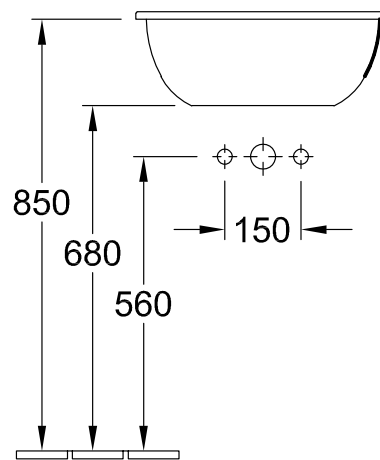

#### 1 . POSITION

<b>Model</b>	<b>615510</b>
Collection	Loop & Friends
PROJECTS	DESIGN
Width	505 mm
Depth	360 mm
Weight	9,4 kg
description	outside surface glazed Sanitary porcelain Also available in CeramicPlus incl. template
Tap fitting / Tap hole remark	without tap hole area
Overflow remark	with overflow
material	Sanitary porcelain
Specification texts	Loop & Friends; Built-in washbasin; Sanitary porcelain; Size: 505 x 360 mm; Oval; outside surface glazed; without tap hole area; with overflow; incl. template

615510

TECHNICAL DRAWINGS

615510