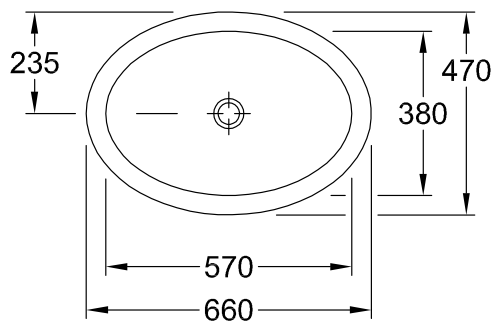

BUILT-IN WASHBASIN LOOP & FRIENDS

PRODUCT INFORMATION

1 . POSITION

Model	615530
Collection	Loop & Friends
PROJECTS	DESIGN
Width	660 mm
Depth	470 mm
Weight	15,5 kg
description	outside surface glazed Sanitary porcelain Also available in CeramicPlus incl. template, incl. extended ball rod for pop-up waste
Tap fitting / Tap hole remark	without tap hole area
Overflow remark	with overflow
material	Sanitary porcelain
Specification texts	Loop & Friends; Built-in washbasin; Sanitary porcelain; Size: 660 x 470 mm; Oval; outside surface glazed; without tap hole area; with overflow; incl. template, incl. extended ball rod for pop-up waste

TECHNICAL DRAWINGS

615530