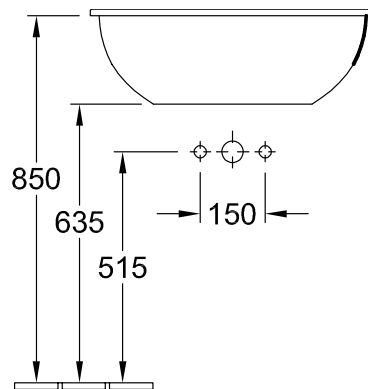

BUILT-IN WASHBASIN LOOP & FRIENDS

PRODUCT INFORMATION

1 . POSITION

Model	615530
Collection	Loop & Friends
PROJECTS	DESIGN
Width	660 mm
Depth	470 mm
Weight	15,5 kg
description	outside surface glazed Sanitary porcelain Also available in CeramicPlus incl. template, incl. extended ball rod for pop-up waste
Tap fitting / Tap hole remark	without tap hole area
Overflow remark	with overflow
material	Sanitary porcelain
Specification texts	Loop & Friends; Built-in washbasin; Sanitary porcelain; Size: 660 x 470 mm; Oval; outside surface glazed; without tap hole area; with overflow; incl. template, incl. extended ball rod for pop-up waste

TECHNICAL DRAWINGS

615530