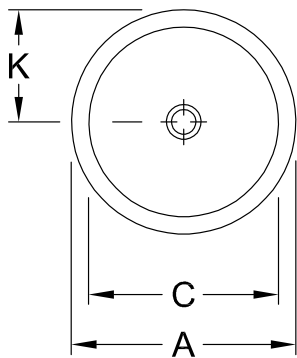

TECHNICAL DRAWINGS

614045

	A	C	G	K	R
6140 51	535	440	630	267	510
6141 51	535	440	630	267	510
6140 45	450	380	660	225	540
6141 45	450	380	660	225	540
6140 39	390	330	680	195	560
6141 39	390	330	680	195	560
6140 34	345	280	695	170	575
6141 34	345	280	695	170	575