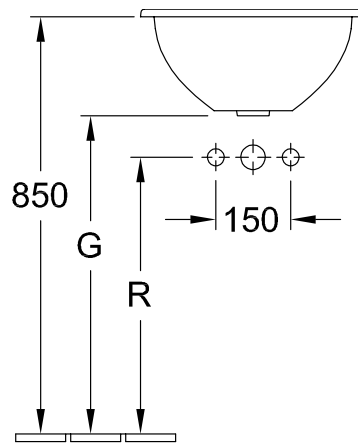

TECHNICAL DRAWINGS

614045

	A	C	G	K	R
6140 51	535	440	630	267	510
6141 51	535	440	630	267	510
6140 45	450	380	660	225	540
6141 45	450	380	660	225	540
6140 39	390	330	680	195	560
6141 39	390	330	680	195	560
6140 34	345	280	695	170	575
6141 34	345	280	695	170	575