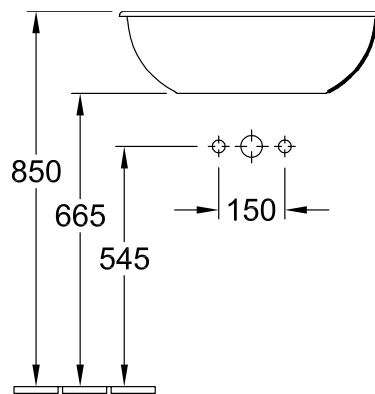

TECHNICAL DRAWINGS

614500