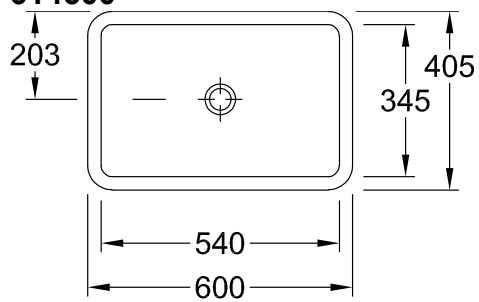

TECHNICAL DRAWINGS

614500