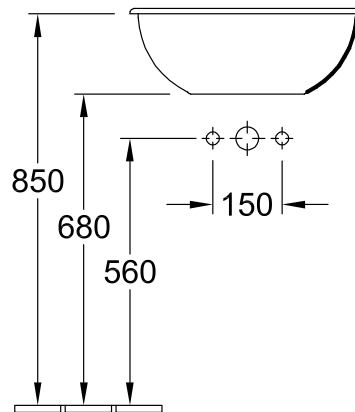

BUILT-IN WASHBASIN LOOP & FRIENDS

PRODUCT INFORMATION

1. POSITION

Model	614510
Collection	Loop & Friends
PROJECTS	DESIGN
Width	510 mm
Depth	340 mm
Weight	10,35 kg
description	outside surface glazed Sanitary porcelain Also available in CeramicPlus incl. template, incl. extended ball rod for pop-up waste
Tap fitting / Tap hole remark	without tap hole area
Overflow remark	with overflow
material	Sanitary porcelain
Specification texts	Loop & Friends; Built-in washbasin; Sanitary porcelain; Size: 510 x 340 mm; Angular; outside surface glazed; without tap hole area; with overflow; incl. template, incl. extended ball rod for pop-up waste

COLOURS

White Alpin	61451001	4022693694201
White Alpin CeramicPlus	614510R1	4022693694270
Star White CeramicPlus	614510R2	4022693694287
Pergamon CeramicPlus	614510R3	4022693694294

TECHNICAL DRAWINGS

614510

TECHNICAL DRAWINGS

614510