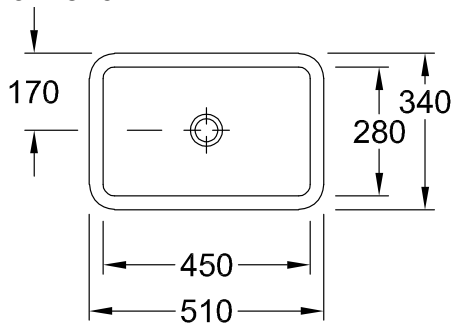

BUILT-IN WASHBASIN LOOP & FRIENDS

PRODUCT INFORMATION

1. POSITION

Model	614510
Collection	Loop & Friends
PROJECTS	DESIGN
Width	510 mm
Depth	340 mm
Weight	10,35 kg
description	outside surface glazed Sanitary porcelain Also available in CeramicPlus incl. template, incl. extended ball rod for pop-up waste
Tap fitting / Tap hole remark	without tap hole area
Overflow remark	with overflow
material	Sanitary porcelain
Specification texts	Loop & Friends; Built-in washbasin; Sanitary porcelain; Size: 510 x 340 mm; Angular; outside surface glazed; without tap hole area; with overflow; incl. template, incl. extended ball rod for pop-up waste

TECHNICAL DRAWINGS

614510