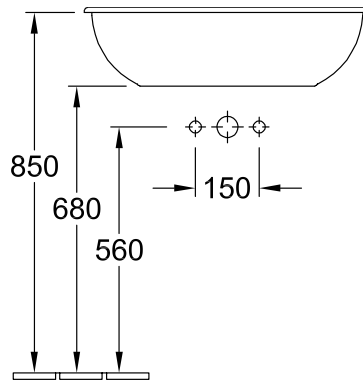

TECHNICAL DRAWINGS

614520