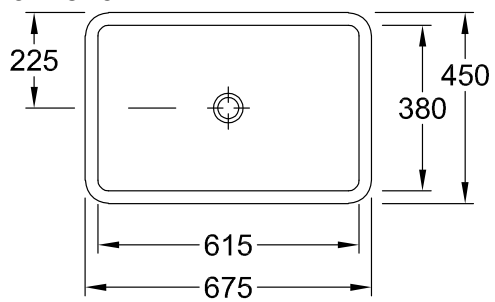

TECHNICAL DRAWINGS

614520