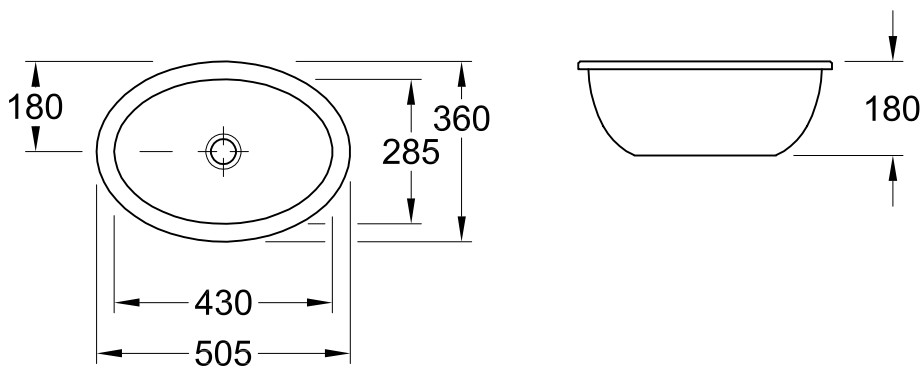

UNDERCOUNTER WASHBASIN LOOP & FRIENDS

PRODUCT INFORMATION

1. POSITION

Model	616110
Collection	Loop & Friends
PROJECTS	DESIGN
Width	430 mm
Depth	285 mm
Weight	8,8 kg
description	outside surface glazed Sanitary porcelain Also available in CeramicPlus the hole for the washbasin can only be cut out using the original washbasin because tolerances of several millimetres are possible, installation possible in natural stone and laminate countertops fastening set included
Tap fitting / Tap hole remark	without tap hole area
Overflow remark	with overflow
material	Sanitary porcelain
Specification texts	Loop & Friends; Undercounter washbasin; Sanitary porcelain; Size: 430 x 285 mm; Oval; outside surface glazed; without tap hole area; with overflow; the hole for the washbasin can only be cut out using the original washbasin because tolerances of several millimetres are possible, installation possible in natural stone and laminate countertops; fastening set included

TECHNICAL DRAWINGS

616110