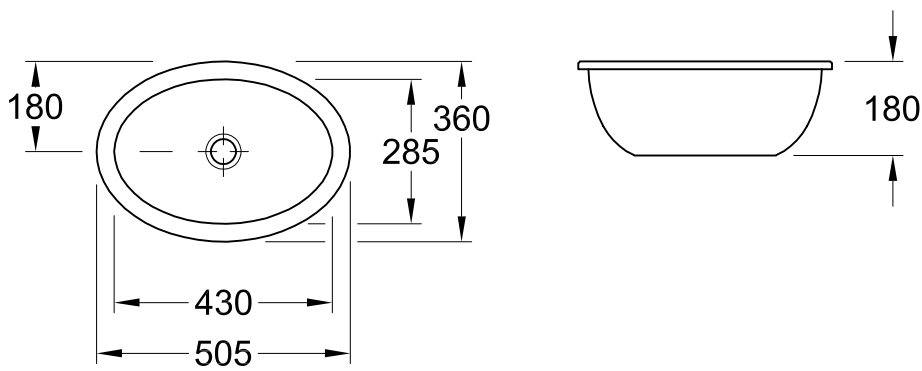

UNDERCOUNTER WASHBASIN LOOP & FRIENDS

PRODUCT INFORMATION

1 . POSITION

Model	616111
Collection	Loop & Friends
PROJECTS	DESIGN
Width	430 mm
Depth	285 mm
Weight	9,1 kg
description	outside surface glazed Sanitary porcelain Also available in CeramicPlus the hole for the washbasin can only be cut out using the original washbasin because tolerances of several millimetres are possible, installation possible in natural stone and laminate countertops fastening set included
Tap fitting / Tap hole remark	without tap hole area
Overflow remark	without overflow, Please note: unclosable outlet valve must be used with models without overflow
material	Sanitary porcelain
Specification texts	Loop & Friends; Undercounter washbasin; Sanitary porcelain; Size: 430 x 285 mm; Oval; outside surface glazed; without tap hole area; without overflow; Please note: unclosable outlet valve must be used with models without overflow; the hole for the washbasin can only be cut out using the original washbasin because tolerances of several millimetres are possible, installation possible in natural stone and laminate countertops; fastening set included

COLOURS

White Alpin	61611101	4022693608222
White Alpin CeramicPlus	616111R1	4022693608277
Star White CeramicPlus	616111R2	4022693608284
Pergamon CeramicPlus	616111R3	4022693608291

TECHNICAL DRAWINGS

616111

TECHNICAL DRAWINGS

616111