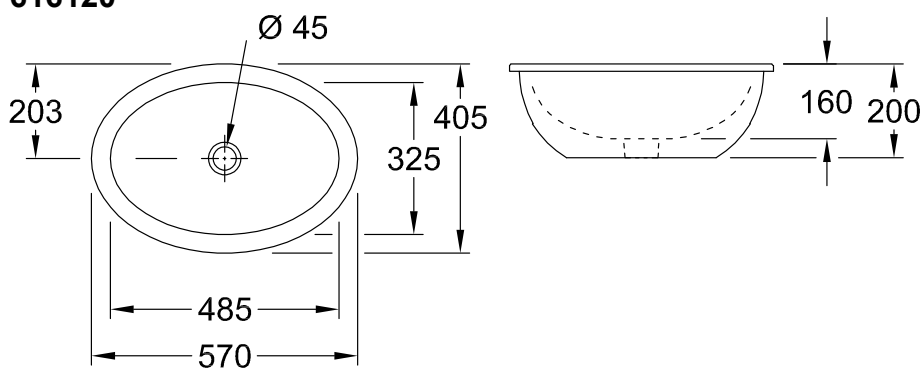

UNDERCOUNTER WASHBASIN LOOP & FRIENDS

PRODUCT INFORMATION

1 . POSITION

Model	616120
Collection	Loop & Friends
PROJECTS	DESIGN
Width	485 mm
Depth	325 mm
Weight	11,5 kg
description	outside surface glazed Sanitary porcelain Also available in CeramicPlus the hole for the washbasin can only be cut out using the original washbasin because tolerances of several millimetres are possible, installation possible in natural stone and laminate countertops incl. extended ball rod for pop-up waste, fastening set included
Tap fitting / Tap hole remark	without tap hole area
Overflow remark	with overflow
material	Sanitary porcelain
Specification texts	Loop & Friends; Undercounter washbasin; Sanitary porcelain; Size: 485 x 325 mm; Oval; outside surface glazed; without tap hole area; with overflow; the hole for the washbasin can only be cut out using the original washbasin because tolerances of several millimetres are possible, installation possible in natural stone and laminate countertops; incl. extended ball rod for pop-up waste, fastening set included

TECHNICAL DRAWINGS

616120