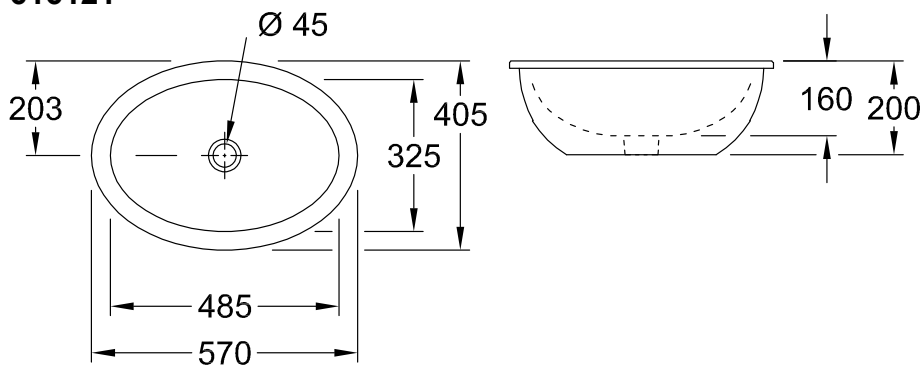

UNDERCOUNTER WASHBASIN LOOP & FRIENDS

PRODUCT INFORMATION

1 . POSITION

Model	616121
Collection	Loop & Friends
PROJECTS	DESIGN
Width	485 mm
Depth	325 mm
Weight	10,9 kg
description	outside surface glazed Sanitary porcelain Also available in CeramicPlus the hole for the washbasin can only be cut out using the original washbasin because tolerances of several millimetres are possible, installation possible in natural stone and laminate countertops fastening set included
Tap fitting / Tap hole remark	without tap hole area
Overflow remark	without overflow, Please note: unclosable outlet valve must be used with models without overflow
material	Sanitary porcelain
Specification texts	Loop & Friends; Undercounter washbasin; Sanitary porcelain; Size: 485 x 325 mm; Oval; outside surface glazed; without tap hole area; without overflow; Please note: unclosable outlet valve must be used with models without overflow; the hole for the washbasin can only be cut out using the original washbasin because tolerances of several millimetres are possible, installation possible in natural stone and laminate countertops; fastening set included

COLOURS

White Alpin	61612101	4022693608000
White Alpin CeramicPlus	616121R1	4022693608055
Star White CeramicPlus	616121R2	4022693608062
Pergamon CeramicPlus	616121R3	4022693608079

TECHNICAL DRAWINGS

616121

TECHNICAL DRAWINGS

616121