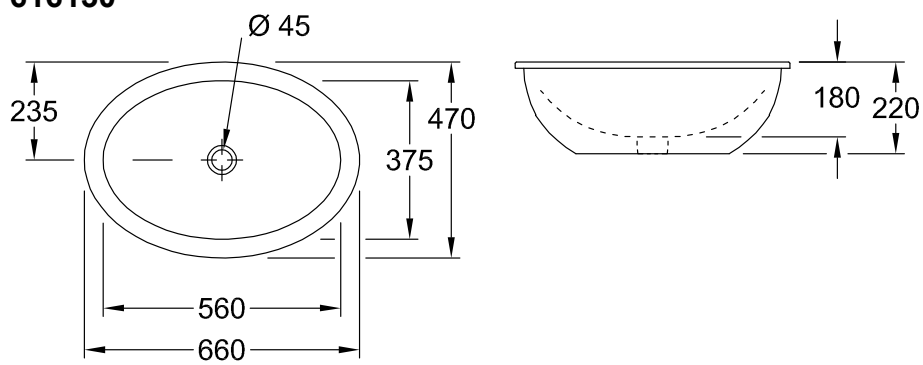

TECHNICAL DRAWINGS

616130