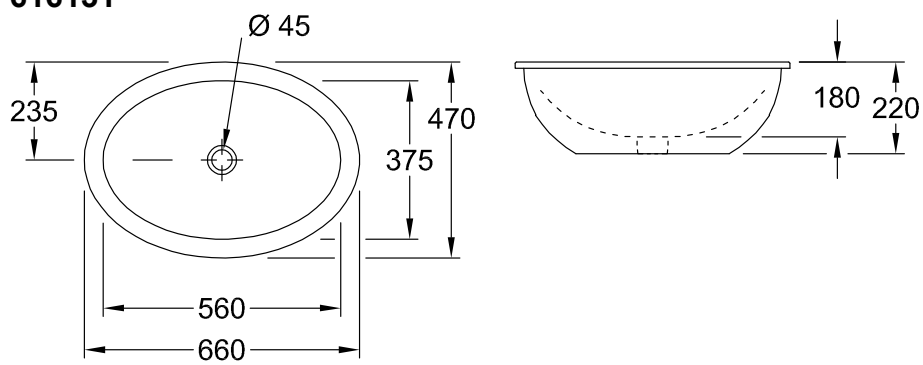

UNDERCOUNTER WASHBASIN LOOP & FRIENDS

PRODUCT INFORMATION

1 . POSITION

Model	616131
Collection	Loop & Friends
PROJECTS	DESIGN
Width	560 mm
Depth	375 mm
Weight	15,5 kg
description	outside surface glazed Sanitary porcelain Also available in CeramicPlus the hole for the washbasin can only be cut out using the original washbasin because tolerances of several millimetres are possible, installation possible in natural stone and laminate countertops fastening set included
Tap fitting / Tap hole remark	without tap hole area
Overflow remark	without overflow, Please note: unclosable outlet valve must be used with models without overflow
material	Sanitary porcelain
Specification texts	Loop & Friends; Undercounter washbasin; Sanitary porcelain; Size: 560 x 375 mm; Oval; outside surface glazed; without tap hole area; without overflow; Please note: unclosable outlet valve must be used with models without overflow; the hole for the washbasin can only be cut out using the original washbasin because tolerances of several millimetres are possible, installation possible in natural stone and laminate countertops; fastening set included

TECHNICAL DRAWINGS

616131