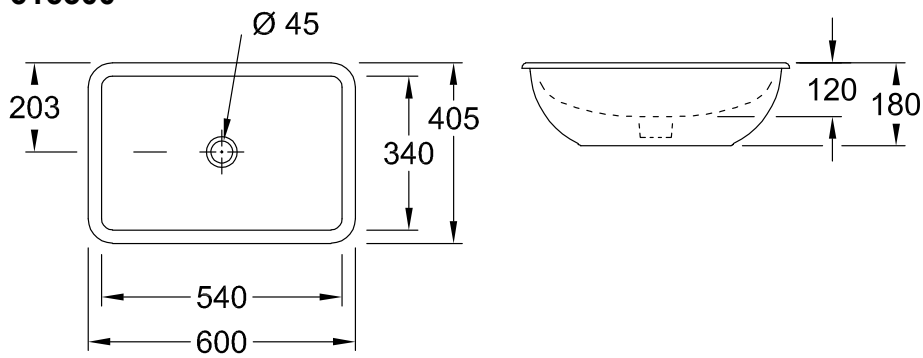

UNDERCOUNTER WASHBASIN LOOP & FRIENDS

PRODUCT INFORMATION

1 . POSITION

Model	616300
Collection	Loop & Friends
PROJECTS	DESIGN
Width	540 mm
Depth	340 mm
Weight	15,35 kg
description	outside surface glazed Sanitary porcelain Also available in CeramicPlus the hole for the washbasin can only be cut out using the original washbasin because tolerances of several millimetres are possible, installation possible in natural stone and laminate countertops incl. extended ball rod for pop-up waste, fastening set included
Tap fitting / Tap hole remark	without tap hole area
Overflow remark	with overflow
material	Sanitary porcelain
Specification texts	Loop & Friends; Undercounter washbasin; Sanitary porcelain; Size: 540 x 340 mm; Angular; outside surface glazed; without tap hole area; with overflow; the hole for the washbasin can only be cut out using the original washbasin because tolerances of several millimetres are possible, installation possible in natural stone and laminate countertops; incl. extended ball rod for pop-up waste, fastening set included

TECHNICAL DRAWINGS

616300